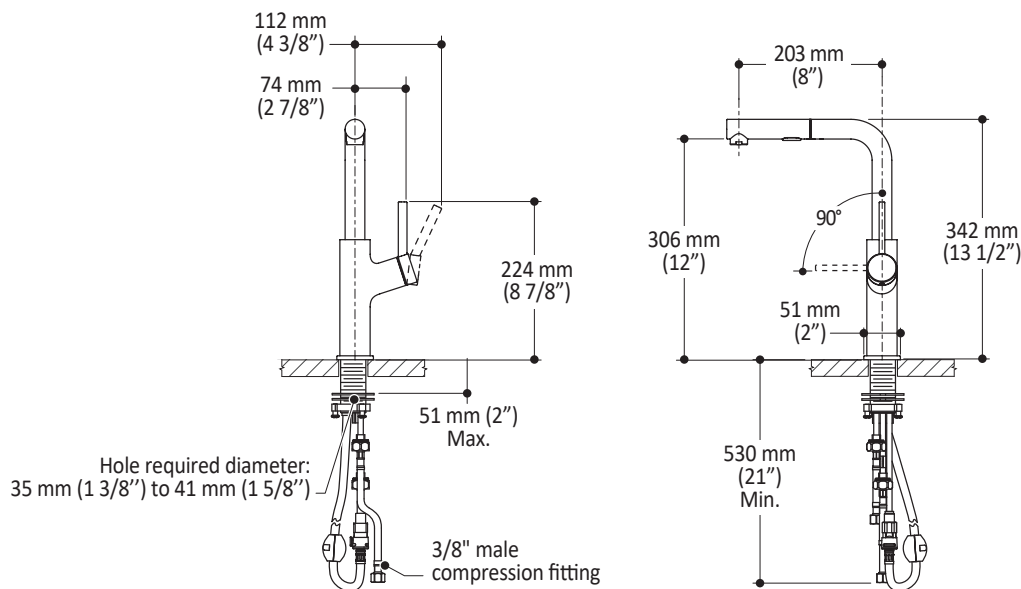

Product dimensions:

Important: Dimensions are approximated and are subject to changes. Please refer to the installation instructions.

ONCE UPON A TIME...WATER®

1355, 2nd Street, Industrial Park
Sainte-Marie (Québec)
Canada G6E 1G9

T 418-387-9090
1-877-GO-KALIA (1-87-465-2542)
F 418 387-9089

KaliaStyle.com