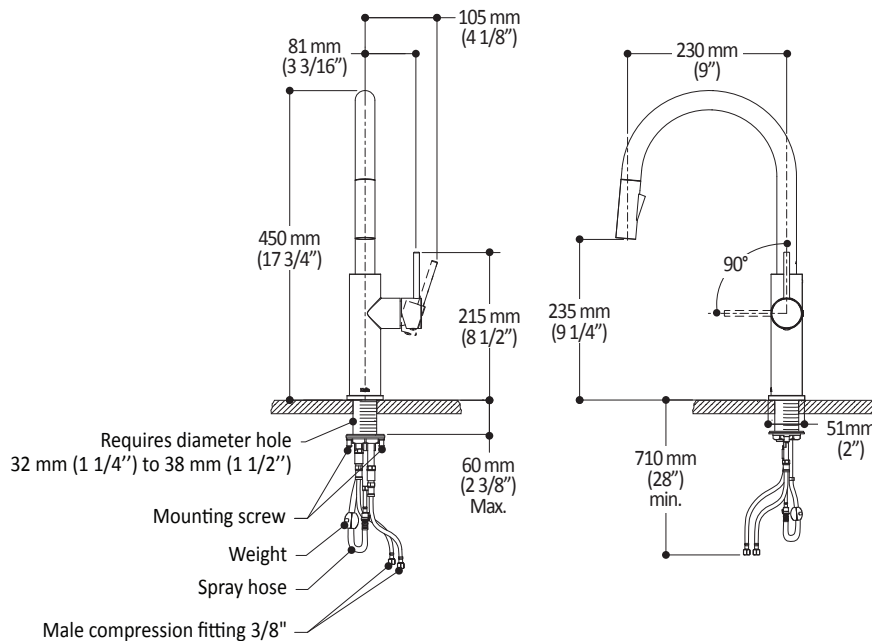

**Features**

- Ergonomic pull-out spray with toggle button, 2-mode spray: regular stream and spray
- Solid zinc construction
- Ceramic disc cartridge
- Nylon flexible supplies
- 360° swivel spout
- 1524 mm (60") nylon hose with ball joint
- Integral check valves
- Single hole installation
- Quick installation system

**Colors (Finishes)**

- Chrome: KF1836-110
- Matte black: KF1836-160

**Maximum flow rate**

- 6.8 L/min (1.8 gpm)

**Certifications**

*The specified model meets or exceeds the following standards;*

**Installation Notes**

*Product dimensions:*

**Important:** Dimensions are approximated and are subject to changes. Please refer to the installation instructions.