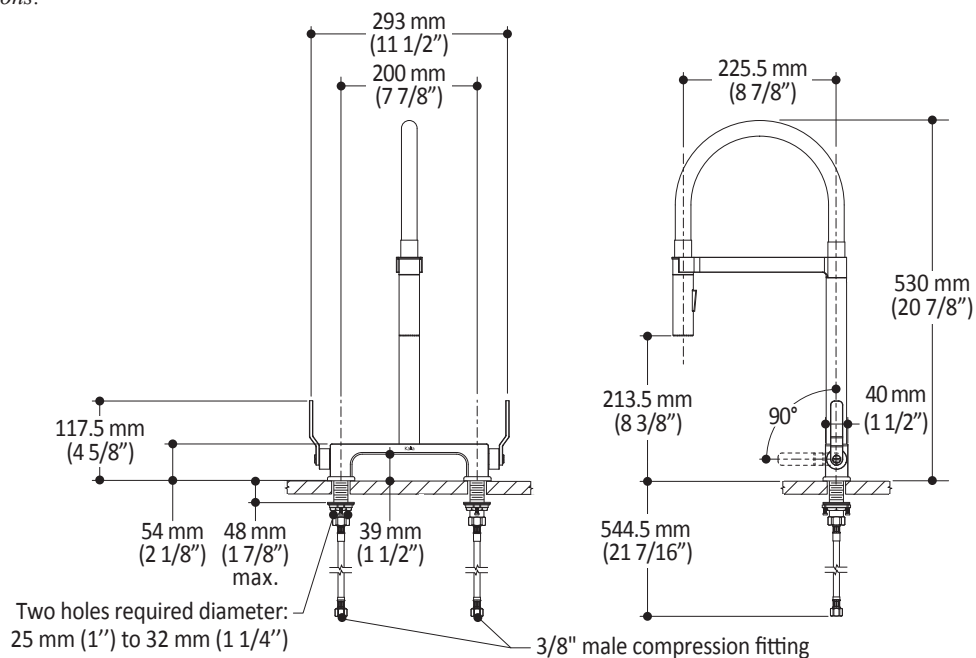

Product dimensions:

Important: Dimensions are approximated and are subject to changes. Please refer to the installation instructions.

ONCE UPON A TIME...WATER®

1355, 2nd Street, Industrial Park
Sainte-Marie (Québec)
Canada G6E 1G9