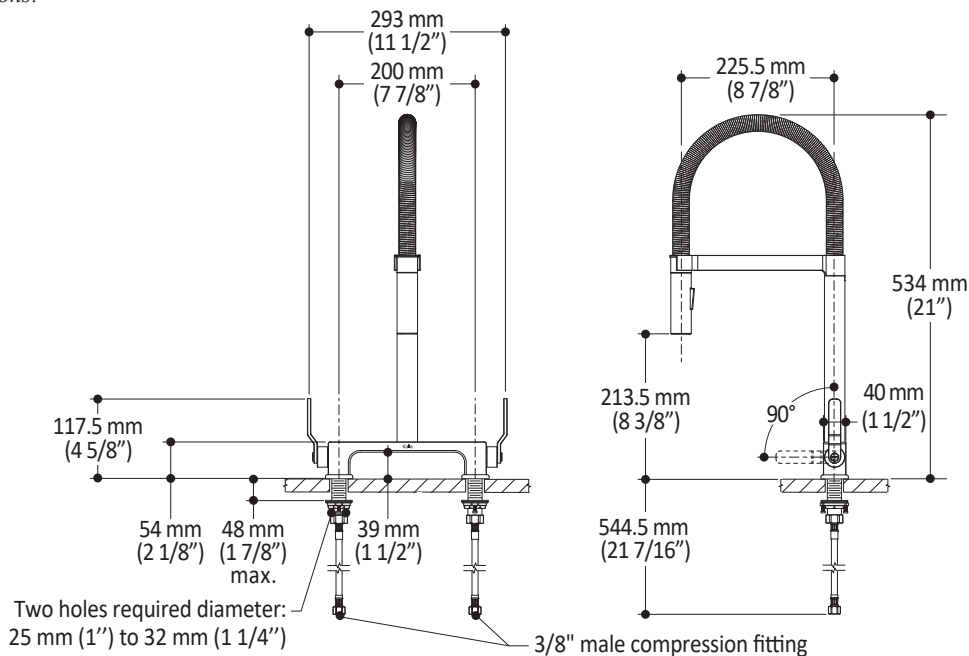

Product dimensions:

Important: Dimensions are approximated and are subject to changes. Please refer to the installation instructions.

ONCE UPON A TIME...WATER®

1355, 2nd Street, Industrial Park
Sainte-Marie (Québec)
Canada G6E 1G9

T 418-387-9090
1-877-GO-KALIA (1-87- 465-2542)
F 418 387-9089

KaliaStyle.com