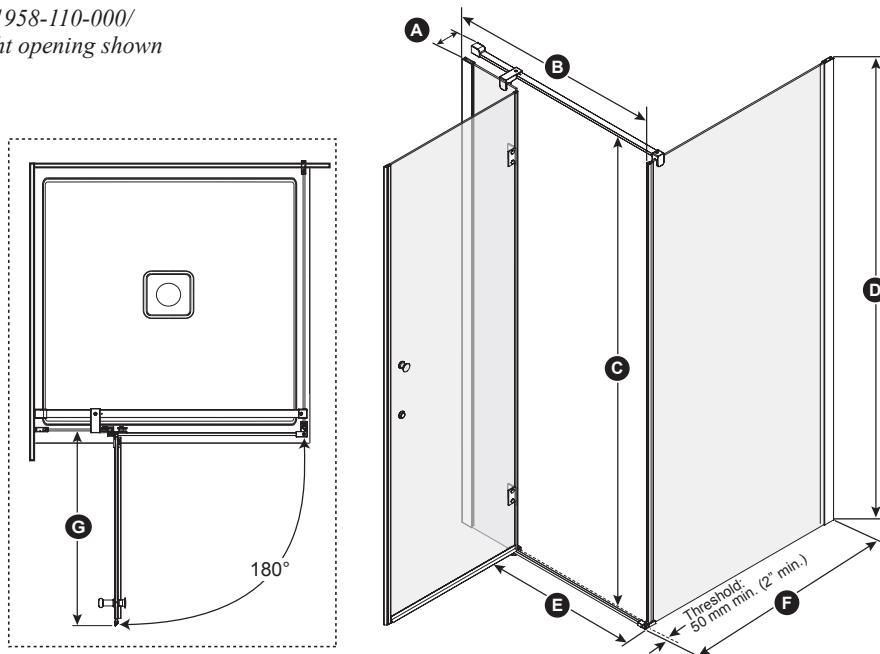

Features

- **Frameless** pivot 2-panel door for corner shower
- Adjustment of 20 mm (3/4")
- Linear bracing bar with optimal clearance for rainheads
- 1880 mm (74") panel height provides freedom of movement
- 600 mm (23 5/8") door access
- Outside handle of 283 mm (11 1/8")
- Sealed magnet ensuring door to shut watertight
- 6 mm (1/4") clear tempered glass
- Reversible unit (mobile panel closes on return panel)
- The shower door is a one-person installation

Finish

Chrome:
- DR1958-110-XXX

Glass pattern

Clear tempered glass:
- DR1958-XXX-000

This door can be installed with the following Kalia shower base(s) model(s);

- BW1227 • BW1453

INSTALLATION NOTES

Minimum threshold required for installation is 50 mm (2"). This product must be installed following the installation instructions provided.

DR1958-110-000/
Right opening shown

Door dimensions

A	73 mm (2 7/8")
B	850 mm to 870 mm (33 1/2" to 34 1/4")
C	1872 mm (73 3/4")
D	Door Height: 1880 mm (74")
E	600 mm (23 5/8")
F	870 mm to 890 mm (34 1/4" to 35")
G	629 mm (24 3/4")

Important: Dimensions are approximated and are subject to changes. Please refer to the installation instructions.