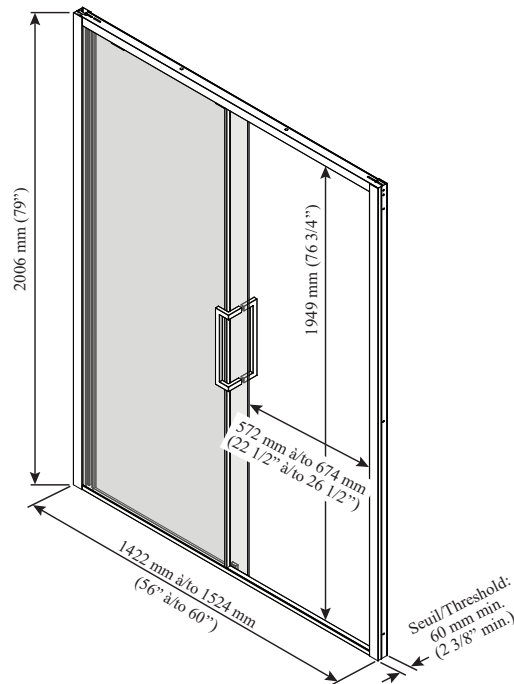

WARRANTY

Kalia Inc. guarantees all aspects of its products to be free of defects in material and workmanship for normal residential use. Refer to the warranty included with the Kalia products for details.

DR1841-160-003
DR1842-160-003
Right-opening shown