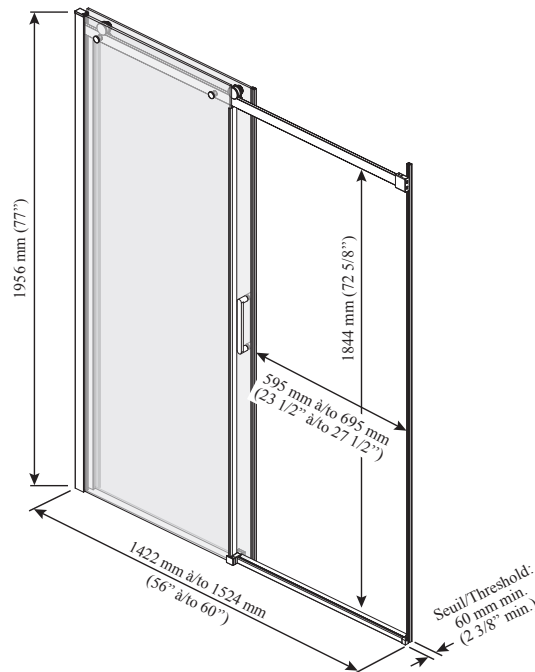

Features

- **Frameless** sliding shower door for alcove shower
- Ultra-smooth rolling system
- Hidden anti-jump system without friction
- Strong rail with inner integrated stopper for a refined look
- Padded magnetic seals for an airtight seal and sound absorption
- Removable central guide for easy maintenance
- 8 mm (5/16") clear tempered glass
- 1956 mm (77") panel height provides freedom of movement
- Door access: 595 to 695 mm (23 1/2" to 27 1/2")
- 223 mm (8 3/4") ergonomic inside and outside handles
- Reversible unit
- Available with:
 - 610 mm (24") towel bar

Finish

Chrome :
- DR1736-110-XXX

Glass pattern

Clear tempered glass:
- DR1736-XXX-000

Towel bar

- DR1736-XXX-XXX
-001

This door can be installed with the following Kalia shower base(s) model(s);

- BW1213
- BW1228
- BW1458
- BW1414
- BW1282
- BW1096
- BW1107
- BW1079
- BW1457
- BW1415
- BW1097

INSTALLATION NOTES

Minimum threshold required for installation is 60 mm (2 3/8"). This product must be installed following the installation instructions provided.

WARRANTY

Kalia Inc. guarantees all aspects of its products to be free of defects in material and workmanship for normal residential use. Refer to the warranty included with the Kalia products for details.

DR1736-110-000;
Right-opening shown

Important: Dimensions are approximated and are subject to changes. Please refer to the installation instructions.