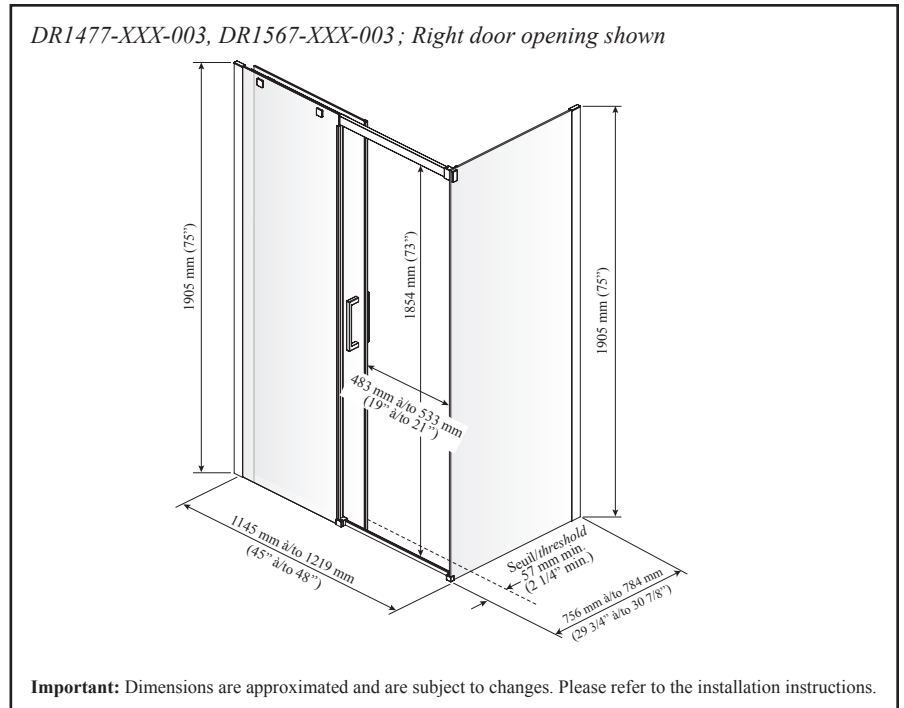

WARRANTY

Kalia Inc. guarantees all aspects of its products to be free of defects in material and workmanship for normal residential use. Refer to the warranty included with the Kalia products for details.