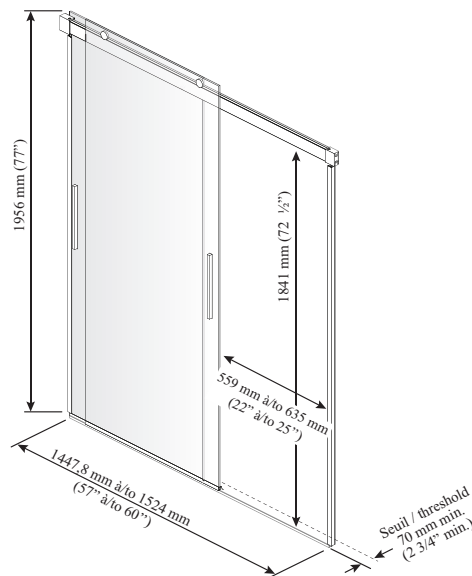

WARRANTY

Kalia Inc. guarantees all aspects of its products to be free of defects in material and workmanship for normal residential use. **Refer to the warranty included with the Kalia products for details.**

DR1295-XXX-003, DR1296-XXX-003; Right door opening shown