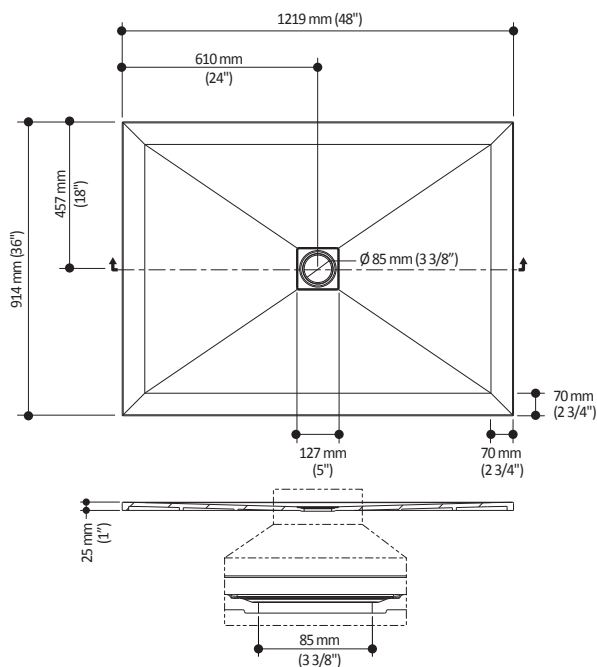

ONCE UPON A TIME...WATER®

LAUZA™

BW1965

48" x 36" Castylat™ Textured Shower Base

SPECIFICATIONS

Features

- Castylat™ rectangular textured shower base
- Corner, alcove or wall-mounted installation
- Recessed installation possible
- 1219 mm x 914 mm (48" x 36")
- Low-25 mm (1") threshold
- Included: ABS Drain and sleek cover grids available in 2 finishes (Pure Nickel finish -125 and Matte Black finish -160)
- Aluminum tiling flange kit included
- Easy to clean and maintain

Product dimensions:

Included: ABS Drain and cover grids available in 2 finishes (Pure Nickel finish -125 and Matte Black finish -160)

Important: Dimensions are approximated and are subject to changes. Please refer to the installation instructions.