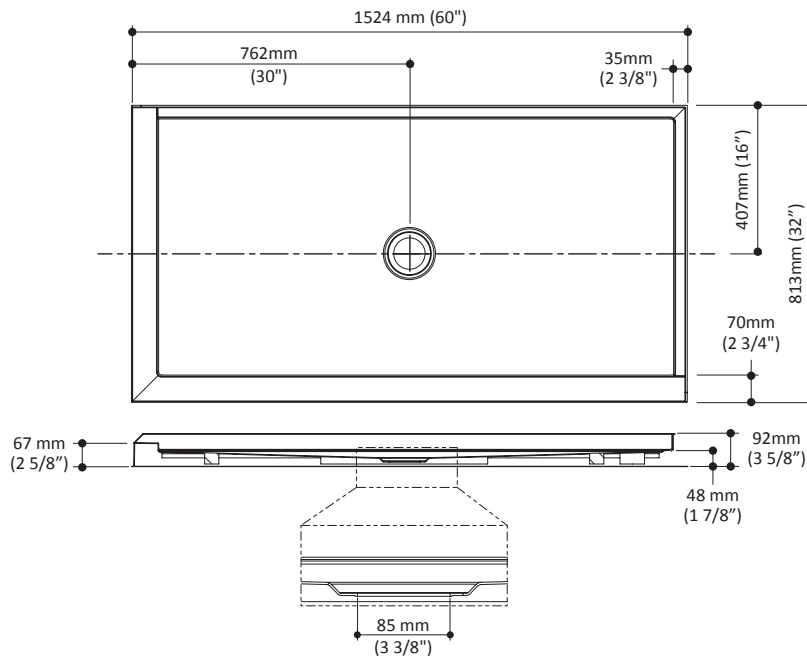

ONCE UPON A TIME...WATER®

KONCEPT™

BW1809

60 x 32 x 2 5/8 Rectangular acrylic shower base

SPECIFICATIONS

Features

- Rectangular shower base
- Corner installation
- **Threshold designed to eliminate water infiltrations**
- Acrylic base fiberglass reinforced
- 1524 mm x 813 mm (60" x 32")
- 67 mm (2 5/8") ultra-slim threshold
- Central drain
- Integrated tiling flange on 2 sides (right)
- Easy to clean and maintain

Product dimensions:

Important : Dimensions are approximated and are subject to changes. Please refer to the installation instructions.

ONCE UPON A TIME...WATER®

1355, 2nd Street, Industrial Park
Sainte-Marie (Québec)
Canada G6E 1G9