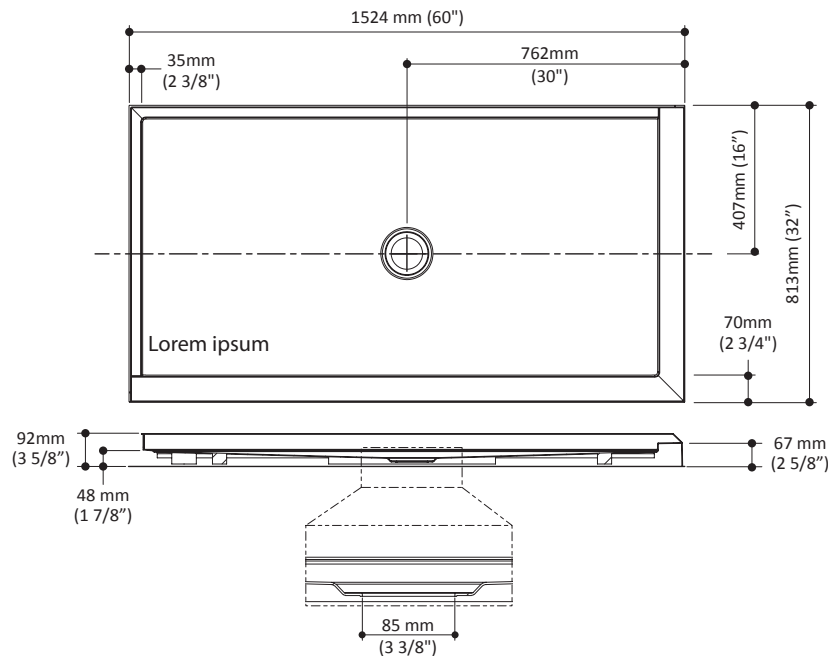

Kalia

ONCE UPON A TIME...WATER®

KONCEPT™

BW1808

60 x 32 x 2 5/8 Rectangular acrylic shower base

SPECIFICATIONS

Features

- Rectangular shower base
- Corner installation
- **Threshold designed to eliminate water infiltrations**
- Acrylic base fiberglass reinforced
- 1524 mm x 813 mm (60" x 32")
- 67 mm (2 5/8") ultra-slim threshold
- Central drain
- Integrated tiling flange on 2 sides (left)
- Easy to clean and maintain

Product dimensions:

Important : Dimensions are approximated and are subject to changes. Please refer to the installation instructions.

Kalia

ONCE UPON A TIME...WATER®

1355, 2nd Street, Industrial Park
Sainte-Marie (Québec)
Canada G6E 1G9