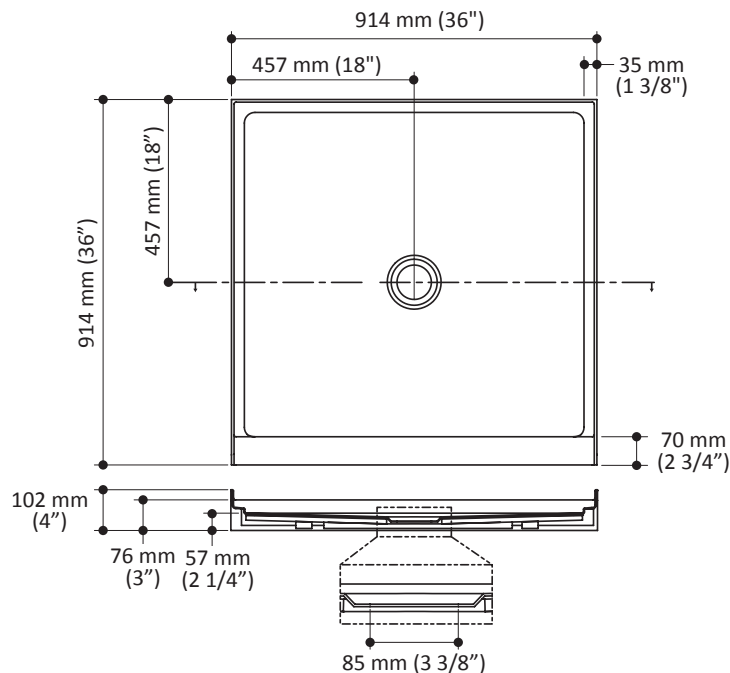

Important: Dimensions are approximated and are subject to changes. Please refer to the installation instructions.

Kalia

ONCE UPON A TIME...WATER®

1355, 2nd Street, Industrial Park
Sainte-Marie (Québec)
Canada G6E 1G9

T 418-387-9090
1-877-GO-KALIA (1-877-465-2542)
F 418 387-9089

KaliaStyle.com