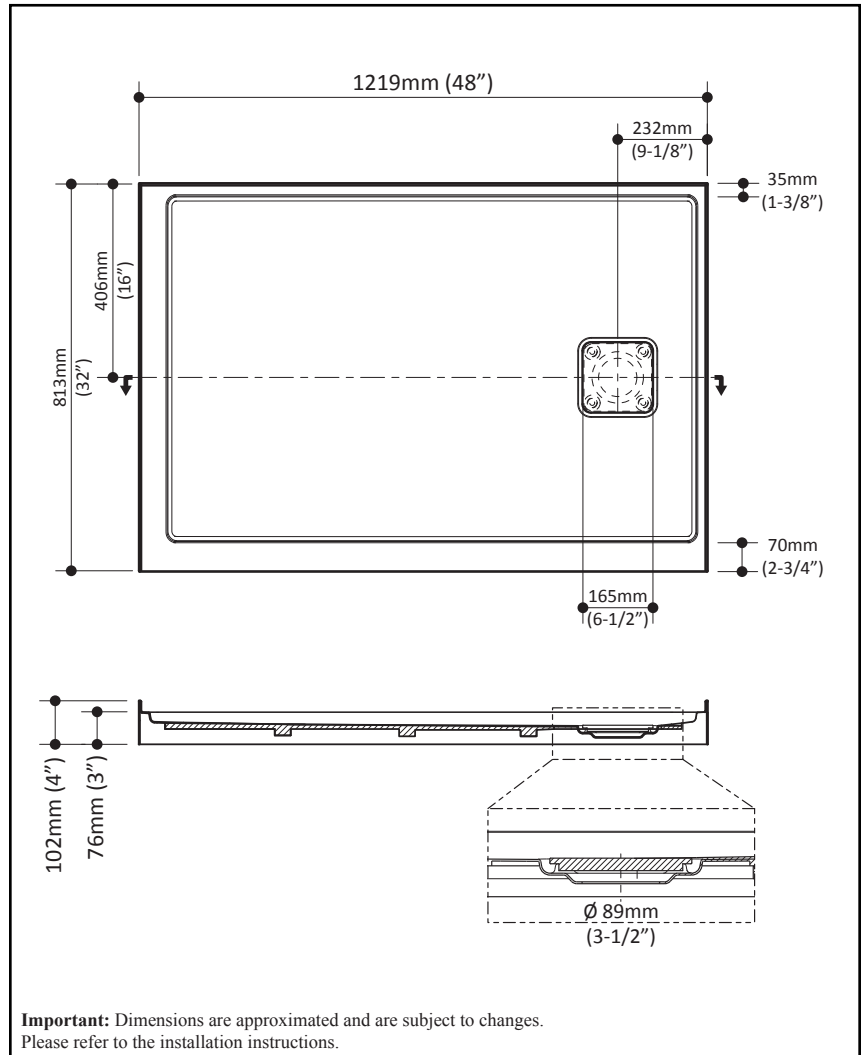

Product dimensions: