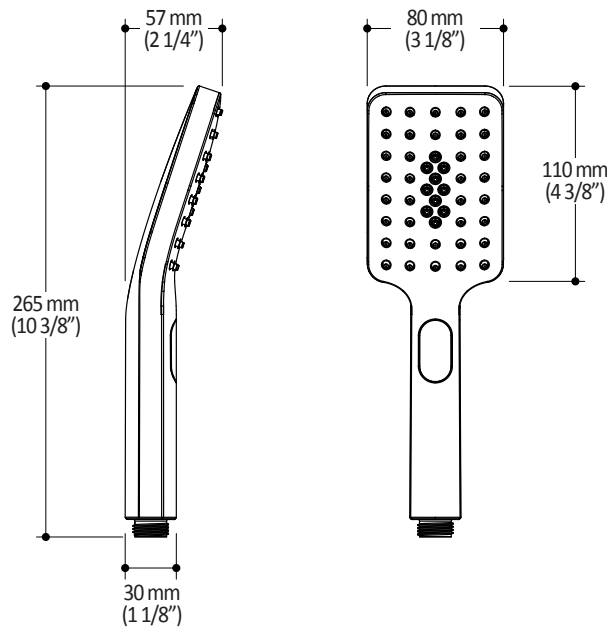

Important : Dimensions are approximated and are subject to changes. Please refer to the installation instructions.

ONCE UPON A TIME...WATER®

1355, 2nd Street, Industrial Park
Sainte-Marie (Québec)
Canada G6E 1G9

T 418-387-9090
1-877-GO-KALIA (1-87- 465-2542)
F 418 387-9089

KaliaStyle.com