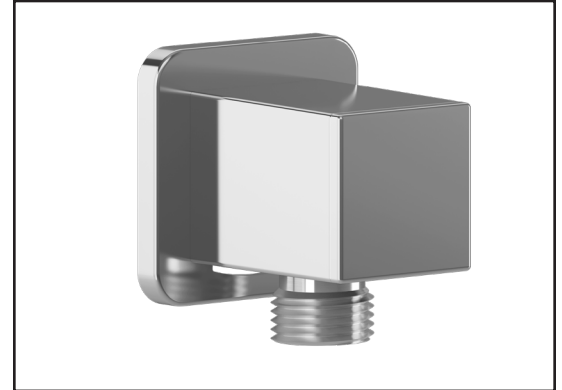

Kalia

ONCE UPON A TIME...WATER®

106193 Wall Outlet

SPÉCIFICATIONS

Features

- Female water inlet 1/2NPT
- Male water outlet G1/2
- Connector adjustable in depth
- PVD finish (Physical Vapour Deposit): A high technology process that protects the surface finish for increased durability

Colors (Finishes)

- Chrome: 106193-110
- Pure nickel PVD: 106193-125
- Matte black: 106193-160

Installation Notes

This product must be installed following the installation instructions provided.

WARRANTY

Kalia Inc. guarantees all aspects of its products to be free of defects in material and workmanship for normal residential use. **Refer to the warranty included with the Kalia products for details.**

Product dimensions: