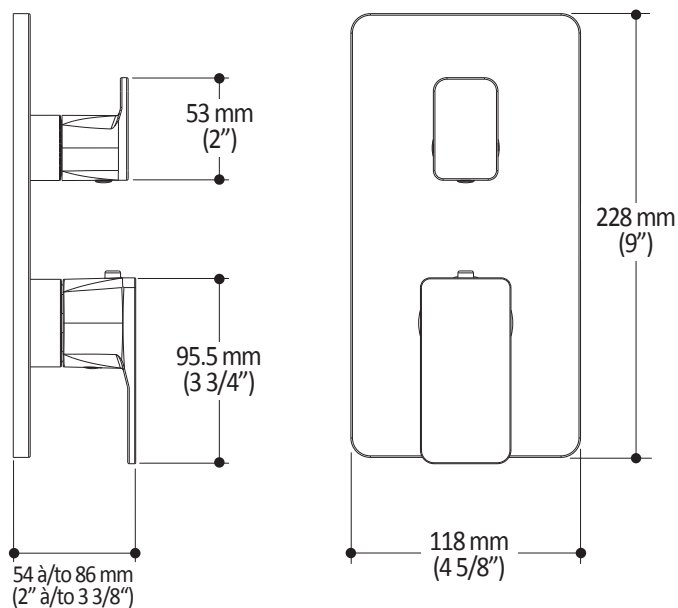

Important: Dimensions are approximated and are subject to changes. Please refer to the installation instructions.

ONCE UPON A TIME...WATER®

1355, 2nd Street, Industrial Park
Sainte-Marie (Québec)
Canada G6E 1G9

T 418-387-9090
1-877-GO-KALIA (1-877-465-2542)
F 418 387-9089

KaliaStyle.com