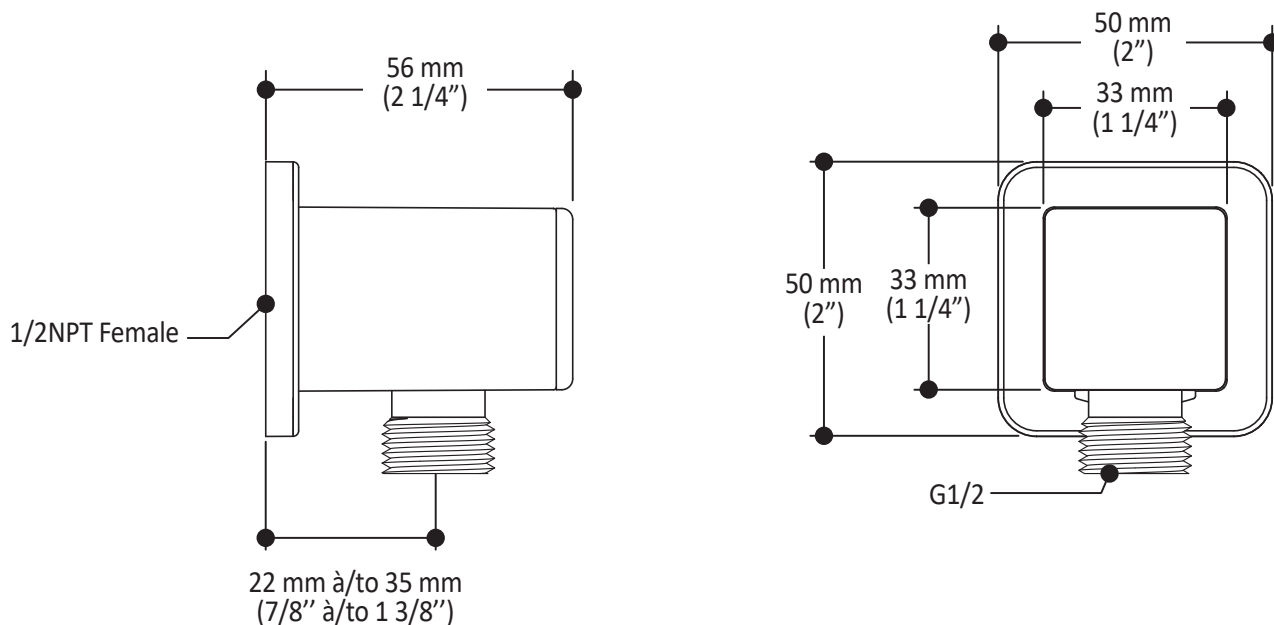

Important: Dimensions are approximated and are subject to changes. Please refer to the installation instructions.

Kalia

ONCE UPON A TIME...WATER®

1355, 2nd Street, Industrial Park
Sainte-Marie (Québec)
Canada G6E 1G9

T 418-387-9090
1-877-GO-KALIA (1-87-465-2542)
F 418 387-9089

KaliaStyle.com