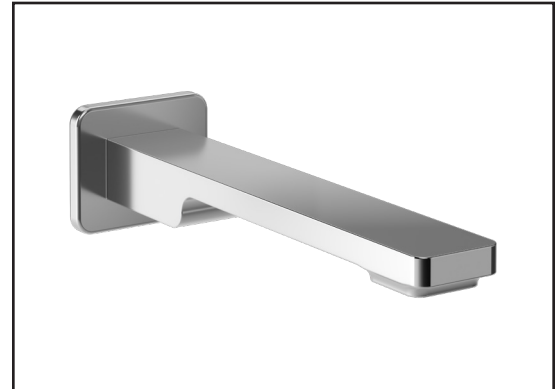

T 418-387-9090
1-877-GO-KALIA (1-87-465-2542)
F 418 387-9089

KaliaStyle.com

Kalia

ONCE UPON A TIME...WATER®

KAREO™

106415 Tub Spout

SPECIFICATIONS

Features

- 1/2" cooper "slip fit" inlet or male water inlet 1/2NPT with 76 mm (3") adjustment
- Solid brass construction
- Regular water jet
- High water flow

Colors (Finishes)

- Chrome: 106415-110
- Matte Black: 106415-160