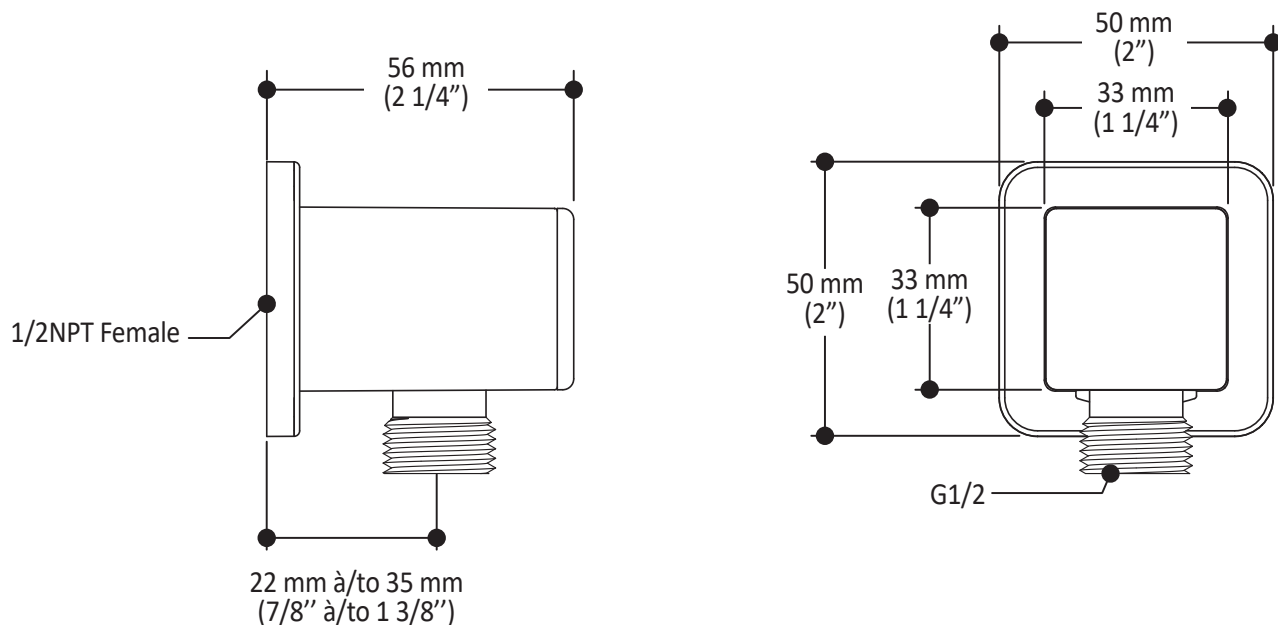

Important: Dimensions are approximated and are subject to changes. Please refer to the installation instructions.

ONCE UPON A TIME...WATER®

1355, 2nd Street, Industrial Park
Sainte-Marie (Québec)
Canada G6E 1G9

T 418-387-9090
1-877-GO-KALIA (1-87-465-2542)
F 418 387-9089

KaliaStyle.com