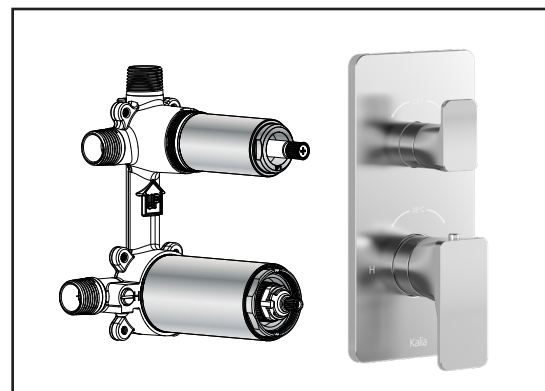

ONCE UPON A TIME...WATER®

KAREO™

BF1991

CalGreen 3-way AQUATONIK™ type T/P 1/2" valve with diverter and decorative trim

SPÉCIFICATIONS

Features

- 2 male water inlets 1/2NPT threaded or welded
- 3 male water outlets 1/2NPT threaded or welded
- Solid brass construction
- Total adjustment of 32 mm (1 1/4")
- Can be installed back to back
- Support included for better stability during installation
- Operates 1 component at a time

Colors (Finishes)

- Chrome: BF1991-110
- Matte Black: BF1991-160

Maximum flow rate

- 1 outlet: 22 L/min (5.9 gpm) at 60 psi

Certifications

The specified model meets or exceeds the following standards;

Installation Notes

This product must be installed following the installation instructions provided.

WARRANTY

Kalia Inc. guarantees all aspects of its products to be free of defects in material and workmanship for normal residential use. Refer to the warranty included with the Kalia products for details.