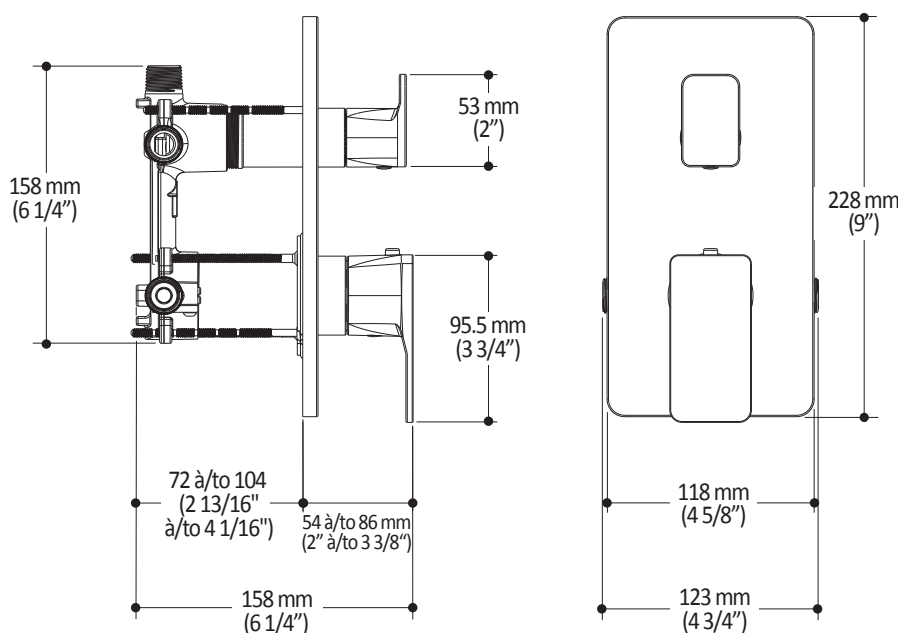

Product dimensions:

Important: Dimensions are approximated and are subject to changes. Please refer to the installation instructions.