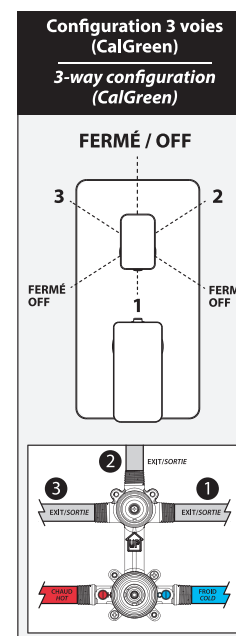

ONCE UPON A TIME...WATER®

1355, 2nd Street, Industrial Park
Sainte-Marie (Québec)
Canada G6E 1G9

T 418-387-9090
1-877-GO-KALIA (1-877-465-2542)
F 418 387-9089

KaliaStyle.com