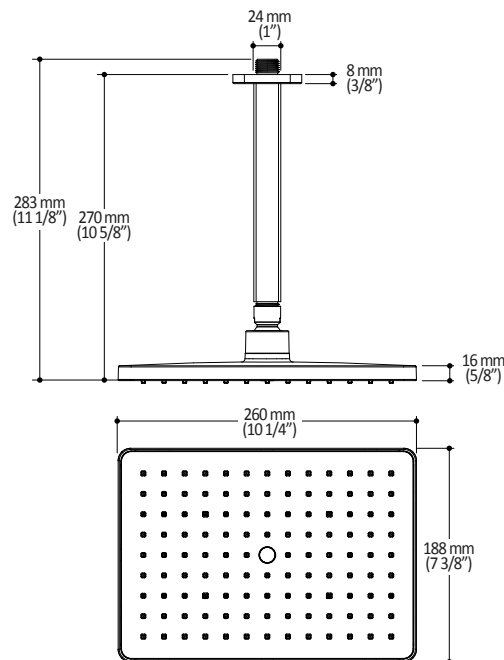

Important: Dimensions are approximated and are subject to changes. Please refer to the installation instructions.

Kalia

ONCE UPON A TIME...WATER®

1355, 2nd Street, Industrial Park
Sainte-Marie (Québec)
Canada G6E 1G9

T 418-387-9090
1-877-GO-KALIA (1-877-465-2542)
F 418 387-9089

KaliaStyle.com