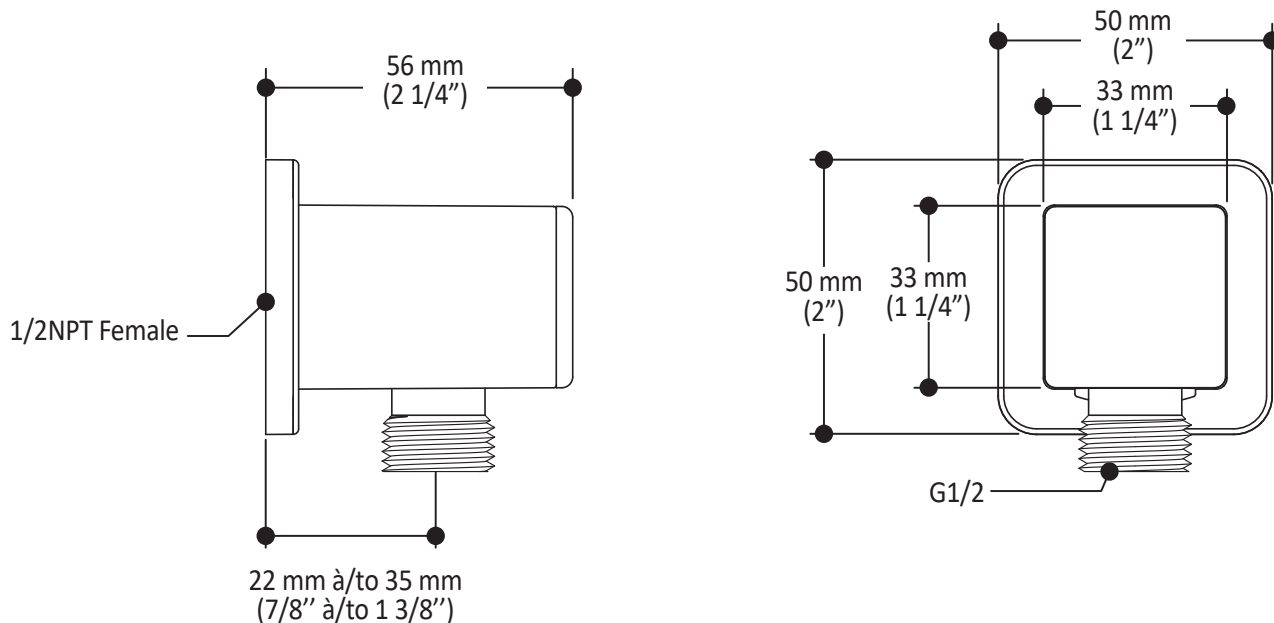

Important: Dimensions are approximated and are subject to changes. Please refer to the installation instructions.

ONCE UPON A TIME...WATER®

1355, 2nd Street, Industrial Park
Sainte-Marie (Québec)
Canada G6E 1G9

T 418-387-9090
1-877-GO-KALIA (1-87- 465-2542)
F 418 387-9089

KaliaStyle.com