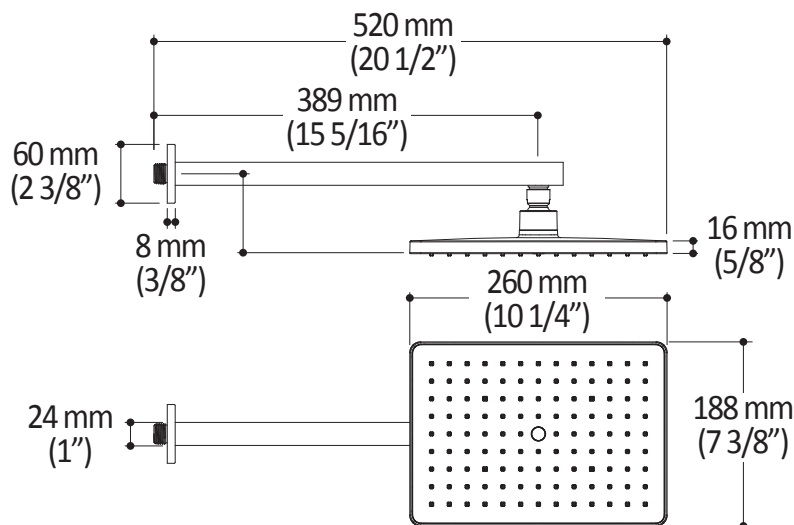

Important: Dimensions are approximated and are subject to changes. Please refer to the installation instructions.

Kalia

ONCE UPON A TIME...WATER®

1355, 2nd Street, Industrial Park
Sainte-Marie (Québec)
Canada G6E 1G9

T 418-387-9090
1-877-GO-KALIA (1-87- 465-2542)
F 418 387-9089

KaliaStyle.com