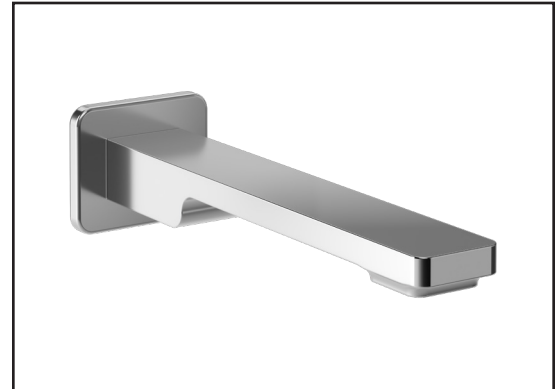

T 418-387-9090
1-877-GO-KALIA (1-87- 465-2542)
F 418 387-9089

KaliaStyle.com

Kalia

ONCE UPON A TIME...WATER®

KAREO™

106415 Tub Spout

SPECIFICATIONS

Features

- 1/2" cooper "slip fit" inlet or male water inlet 1/2NPT with 76 mm (3") adjustment
- Solid brass construction
- Regular water jet
- High water flow

Colors (Finishes)

- Chrome: 106415-110
- Matte Black: 106415-160