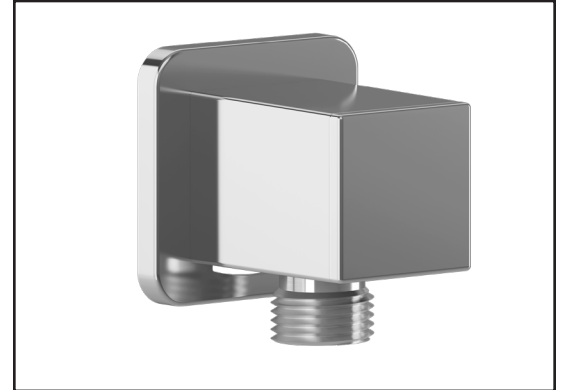

ONCE UPON A TIME...WATER®

106193
Wall Outlet

SPÉCIFICATIONS

Features

- Female water inlet 1/2NPT
- Male water outlet G1/2
- Connector adjustable in depth
- PVD finish (Physical Vapour Deposit): A high technology process that protects the surface finish for increased durability

Colors (Finishes)

- Chrome: 106193-110
- Pure nickel PVD: 106193-125
- Matte black: 106193-160

Installation Notes

This product must be installed following the installation instructions provided.

WARRANTY

Kalia Inc. guarantees all aspects of its products to be free of defects in material and workmanship for normal residential use. **Refer to the warranty included with the Kalia products for details.**

Product dimensions: