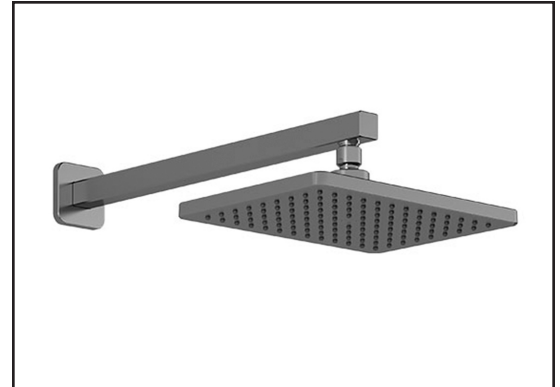

Kalia

ONCE UPON A TIME...WATER®

BF1626 Rainhead with 90° Wallarm

SPÉCIFICATIONS

Features

- Male water inlet 1/2NPT on vertical arm
- Rainhead dimension:
  260 mm x 188 mm x 16 mm (10 1/4" x 7 3/8" x 5/8")
- Soft tips for easy cleaning of limescale
- Adjustable orientation swivel
- Solid brass arm and plastic rainhead construction

Colors (Finishes)

- Chrome: BF1626-110
- Pure Nickel PVD: BF1626-125
- Matte Black: BF1626-160

Maximum flow rate

- 9.5 L/min (2.5 gpm) at 80 psi

Installation Notes

This product must be installed following the installation instructions provided.

WARRANTY

Kalia Inc. guarantees all aspects of its products to be free of defects in material and workmanship for normal residential use. **Refer to the warranty included with the Kalia products for details.**

Product dimensions: