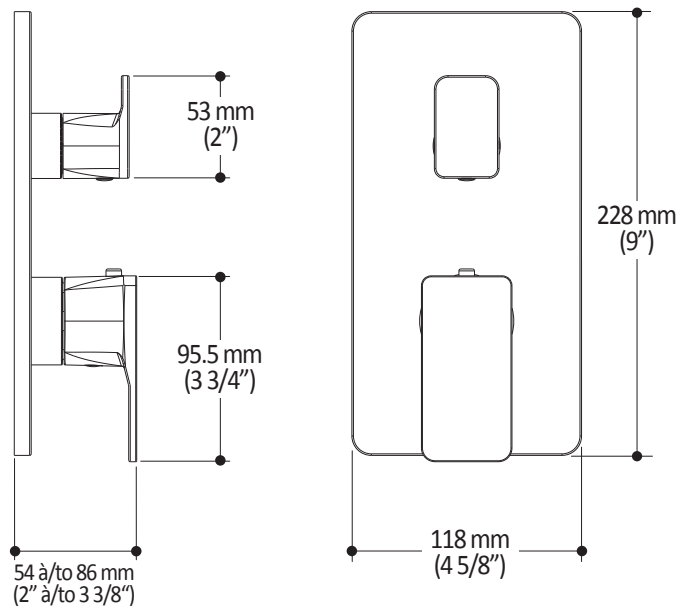

Important: Dimensions are approximated and are subject to changes. Please refer to the installation instructions.

ONCE UPON A TIME...WATER®

1355, 2nd Street, Industrial Park
Sainte-Marie (Québec)
Canada G6E 1G9

T 418-387-9090
1-877-GO-KALIA (1-877-465-2542)
F 418 387-9089

KaliaStyle.com