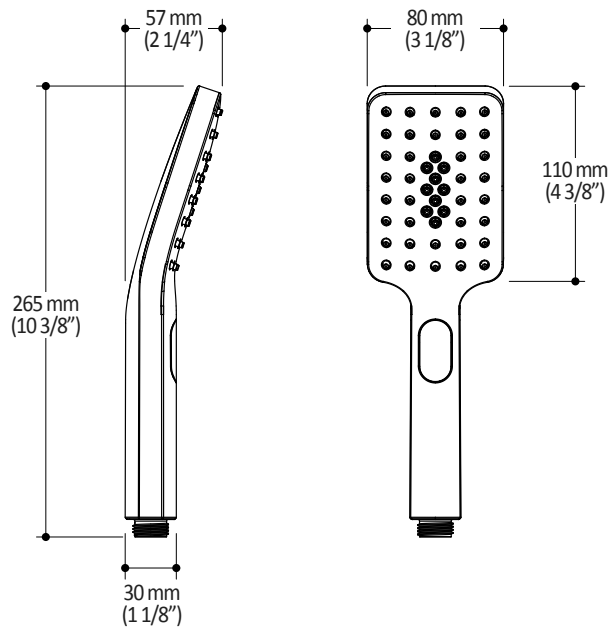

Important : Dimensions are approximated and are subject to changes. Please refer to the installation instructions.

Kalia

ONCE UPON A TIME...WATER®

1355, 2nd Street, Industrial Park
Sainte-Marie (Québec)
Canada G6E 1G9

T 418-387-9090
1-877-GO-KALIA (1-877-465-2542)
F 418 387-9089

KaliaStyle.com