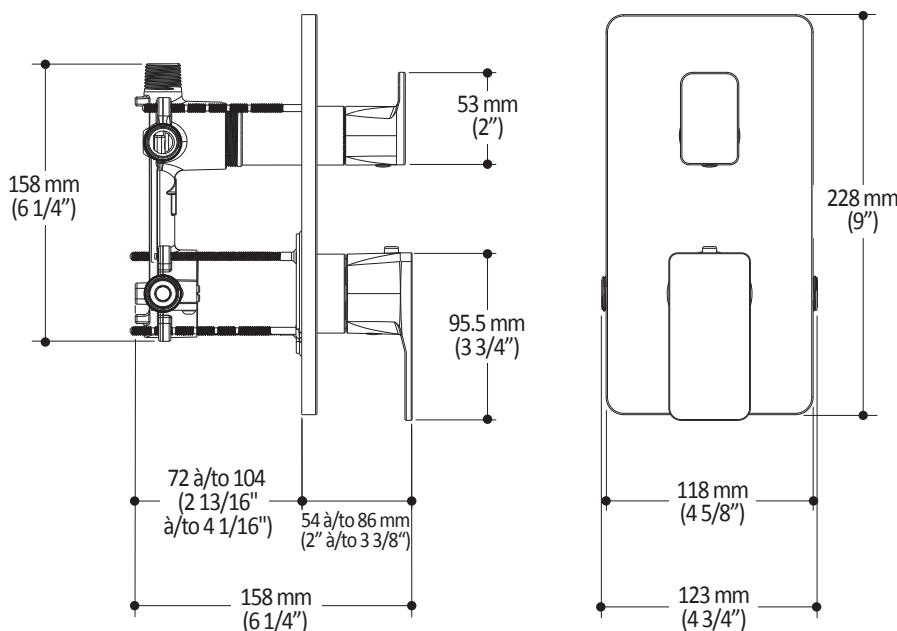

ONCE UPON A TIME...WATER®

KAREO™

BF1991

CalGreen 3-way AQUATONIK™ type T/P 1/2" valve with diverter and decorative trim

SPÉCIFICATIONS

Features

- 2 male water inlets 1/2NPT threaded or welded
- 3 male water outlets 1/2NPT threaded or welded
- Solid brass construction
- Total adjustment of 32 mm (1 1/4")
- Can be installed back to back
- Support included for better stability during installation
- Operates 1 component at a time

Colors (Finishes)

- Chrome: BF1991-110
- Matte Black: BF1991-160

Maximum flow rate

- 1 outlet: 22 L/min (5.9 gpm) at 60 psi

Certifications

The specified model meets or exceeds the following standards;

Installation Notes

Product dimensions:

Important: Dimensions are approximated and are subject to changes. Please refer to the installation instructions.

ONCE UPON A TIME...WATER®

1355, 2nd Street, Industrial Park
Sainte-Marie (Québec)
Canada G6E 1G9