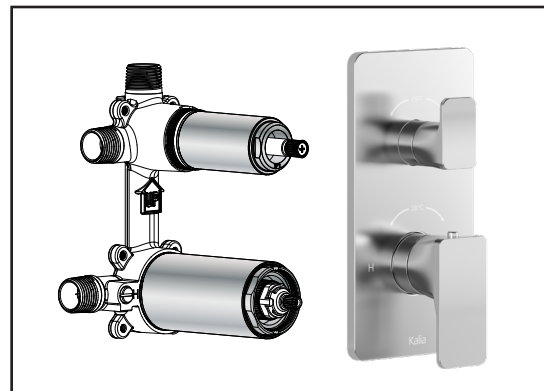

ONCE UPON A TIME...WATER®

KAREO™

BF1991

CalGreen 3-way AQUATONIK™ type T/P 1/2" valve with diverter and decorative trim

SPÉCIFICATIONS

Features

- 2 male water inlets 1/2NPT threaded or welded
- 3 male water outlets 1/2NPT threaded or welded
- Solid brass construction
- Total adjustment of 32 mm (1 1/4")
- Can be installed back to back
- Support included for better stability during installation
- Operates 1 component at a time

Colors (Finishes)

- Chrome: BF1991-110
- Matte Black: BF1991-160

Maximum flow rate

- 1 outlet: 22 L/min (5.9 gpm) at 60 psi

Certifications

The specified model meets or exceeds the following standards;

Installation Notes