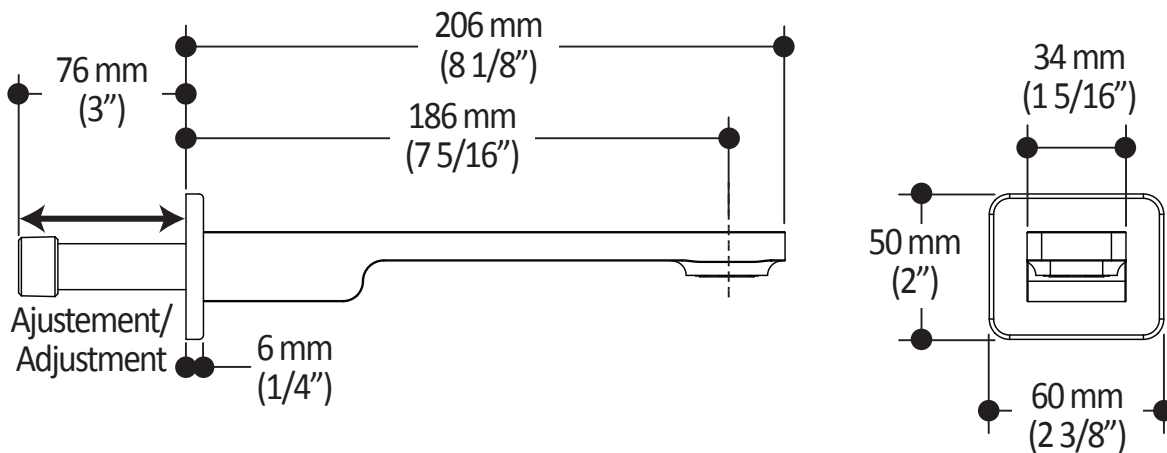

Important: Dimensions are approximated and are subject to changes. Please refer to the installation instructions.

ONCE UPON A TIME...WATER®

1355, 2nd Street, Industrial Park
Sainte-Marie (Québec)
Canada G6E 1G9

T 418-387-9090
1-877-GO-KALIA (1-877-465-2542)
F 418 387-9089

KaliaStyle.com