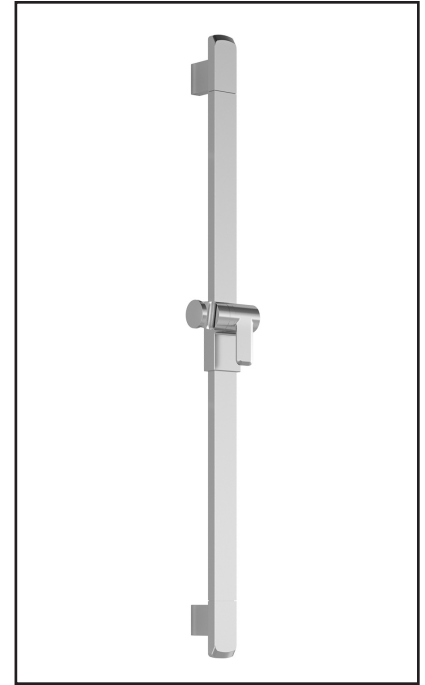

Kalia

ONCE UPON A TIME...WATER®

103576

Wallbar for handshower

SPÉCIFICATIONS

Features

- Total height of 775 mm (30 1/2")
- Easy-to-use gliding system
- Locking system

Colors (Finishes)

- Chrome: 103576-110
- Pure Nickel PVD: 103576-125
- Matte Black: 103576-160