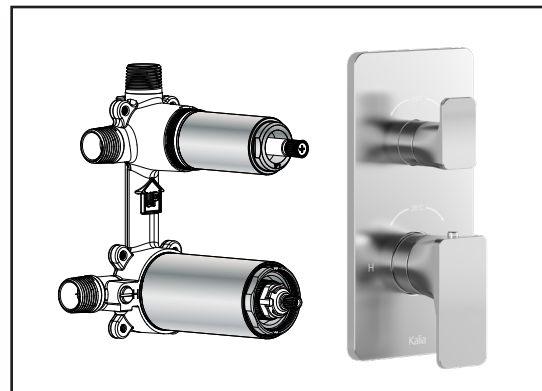

ONCE UPON A TIME...WATER®

KAREO™

BF1989

3-way AQUATONIK™ type T/P 1/2" valve with diverter and decorative trim

SPÉCIFICATIONS

Features

- 2 male water inlets 1/2NPT threaded or welded
- 3 male water outlets 1/2NPT threaded or welded
- Solid brass construction
- Total adjustment of 32 mm (1 1/4")
- Can be installed back to back
- Support included for better stability during installation
- Operates 1 or 2 components at a time

Colors (Finishes)

- Chrome: BF1989-110
- Matte black: BF1989-160

Maximum flow rate

- 1 outlet: 22 L/min (5.9 gpm) at 60 psi
- 2 outlets: 23.5 L/min (6.21 gpm) at 60 psi

Certifications

The specified model meets or exceeds the following standards;

Installation Notes

This product must be installed following the installation instructions provided.

WARRANTY

Kalia Inc. guarantees all aspects of its products to be free of defects in material and workmanship for normal residential use. **Refer to the warranty included with the Kalia products for details.**

Product dimensions: