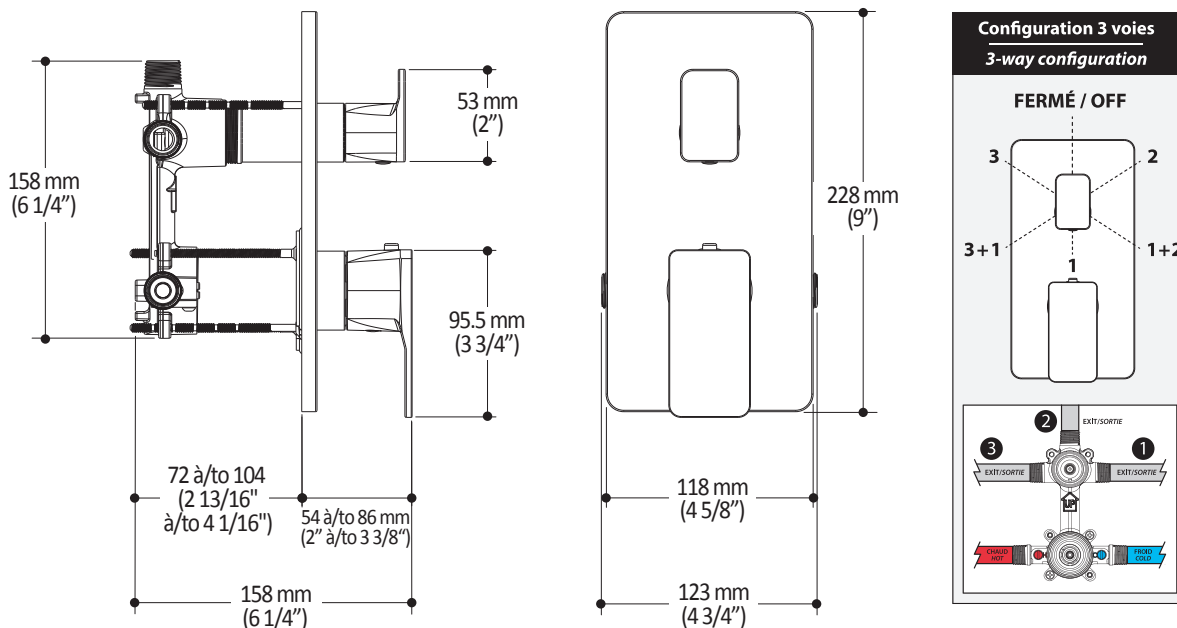

Important: Dimensions are approximated and are subject to changes. Please refer to the installation instructions.

ONCE UPON A TIME...WATER®

1355, 2nd Street, Industrial Park
Sainte-Marie (Québec)
Canada G6E 1G9

T 418-387-9090
1-877-GO-KALIA (1-877-465-2542)
F 418 387-9089

KaliaStyle.com