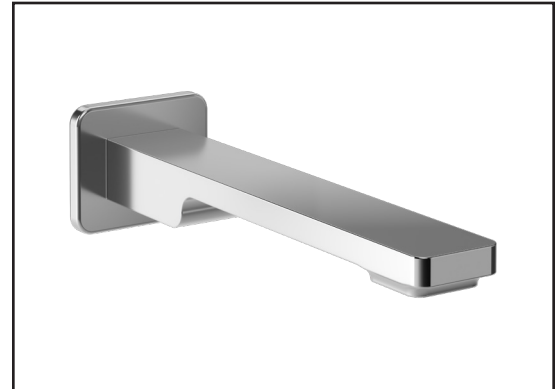

ONCE UPON A TIME...WATER®

KAREO™

**106415
Tub Spout**

SPECIFICATIONS

Features

- 1/2" cooper "slip fit" inlet or male water inlet 1/2NPT with 76 mm (3") adjustment
- Solid brass construction
- Regular water jet
- High water flow

Colors (Finishes)

- Chrome: 106415-110
- Matte Black: 106415-160

Installation Notes

This product must be installed following the installation instructions provided.

WARRANTY

Kalia Inc. guarantees all aspects of its products to be free of defects in material and workmanship for normal residential use. **Refer to the warranty included with the Kalia products for details.**

Product dimensions: