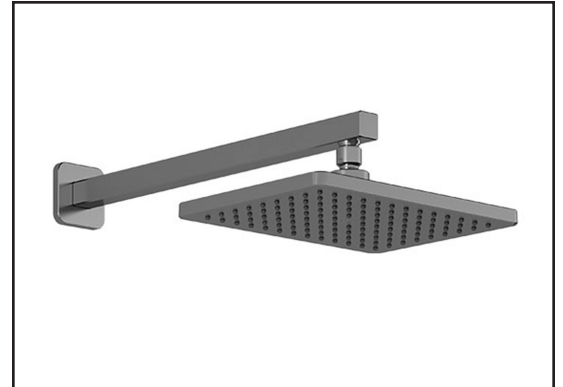

Kalia

ONCE UPON A TIME...WATER®

BF1626 Rainhead with 90° Wallarm

SPÉCIFICATIONS

Features

- Male water inlet 1/2NPT on vertical arm
- Rainhead dimension:
  260 mm x 188 mm x 16 mm (10 1/4" x 7 3/8" x 5/8")
- Soft tips for easy cleaning of limescale
- Adjustable orientation swivel
- Solid brass arm and plastic rainhead construction

Colors (Finishes)

- Chrome: BF1626-110
- Pure Nickel PVD: BF1626-125
- Matte Black: BF1626-160

Maximum flow rate

- 9.5 L/min (2.5 gpm) at 80 psi

Installation Notes

This product must be installed following the installation instructions provided.

WARRANTY

Kalia Inc. guarantees all aspects of its products to be free of defects in material and workmanship for normal residential use. **Refer to the warranty included with the Kalia products for details.**

Product dimensions: