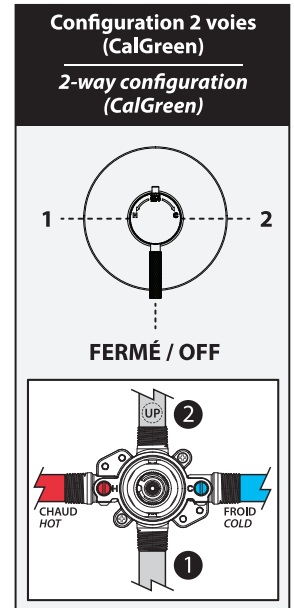

Important: Dimensions are approximated and are subject to changes. Please refer to the installation instructions.

ONCE UPON A TIME...WATER®

1355, 2nd Street, Industrial Park
Sainte-Marie (Québec)
Canada G6E 1G9

T 418-387-9090
1-877-GO-KALIA (1-87- 465-2542)
F 418 387-9089

KaliaStyle.com