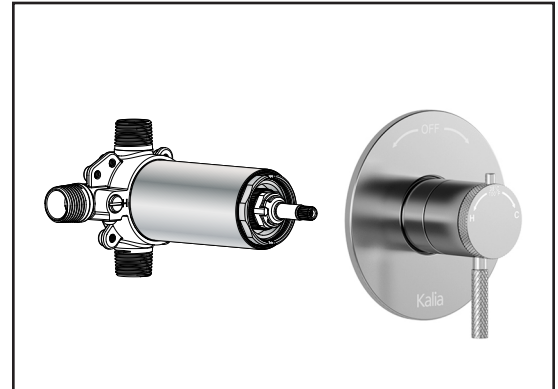

ONCE UPON A TIME...WATER®

PRECISO™

BF1833

CalGreen 2-way AQUATONIK™ type T/P 1/2" coaxial valve with diverter and decorative trim

SPECIFICATIONS

Features

- 2 male water inlets 1/2NPT threaded or welded
- 2 male water outlets 1/2NPT threaded or welded
- Solid brass construction
- Total adjustment of 32 mm (1 1/4")
- Can be installed back to back
- Support included for better stability during installation
- Operates 1 component at a time

Colors (Finishes)

- Chrome: BF1833-110

Maximum flow rate

- 1 outlet: 25 L/min (6.6 gpm) at 60 psi

Certifications

The specified model meets or exceeds the following standards;

Installation Notes

This product must be installed following the installation instructions provided.