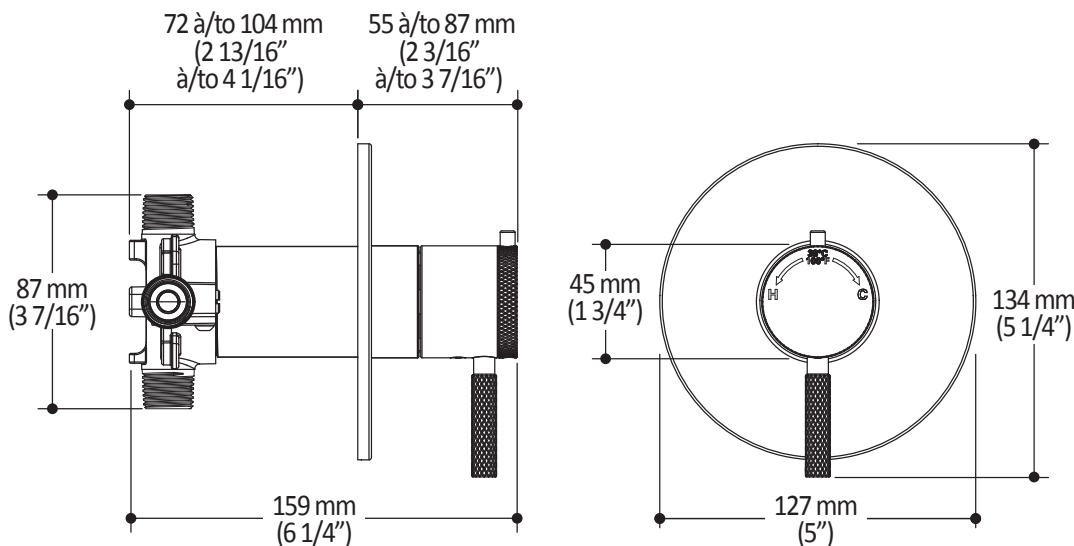

ONCE UPON A TIME...WATER®

PRECISO™

BF1833

CalGreen 2-way AQUATONIK™ type T/P 1/2" coaxial valve with diverter and decorative trim

SPECIFICATIONS

Features

- 2 male water inlets 1/2NPT threaded or welded
- 2 male water outlets 1/2NPT threaded or welded
- Solid brass construction
- Total adjustment of 32 mm (1 1/4")
- Can be installed back to back
- Support included for better stability during installation
- Operates 1 component at a time

Colors (Finishes)

- Chrome: BF1833-110

Maximum flow rate

- 1 outlet: 25 L/min (6.6 gpm) at 60 psi

Certifications

The specified model meets or exceeds the following standards;

Installation Notes

This product must be installed following the installation instructions provided.

Product dimensions:

Important: Dimensions are approximated and are subject to changes. Please refer to the installation instructions.

ONCE UPON A TIME...WATER®

1355, 2nd Street, Industrial Park
Sainte-Marie (Québec)
Canada G6E 1G9