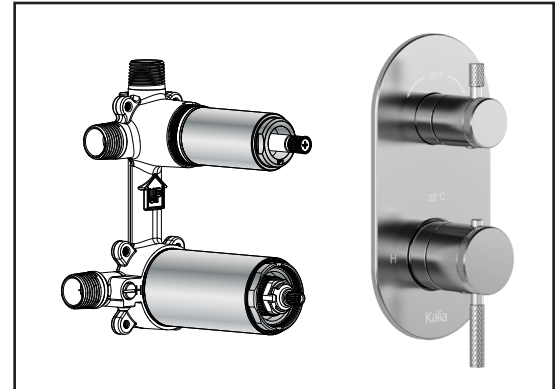

ONCE UPON A TIME...WATER®

PRECISO™

BF1832

CalGreen 3-way AQUATONIK™ type T/P 1/2" valve with diverter and decorative trim

SPÉCIFICATIONS

Features

- 2 male water inlets 1/2NPT threaded or welded
- 3 male water outlets 1/2NPT threaded or welded
- Solid brass construction
- Total adjustment of 32 mm (1 1/4")
- Can be installed back to back
- Support included for better stability during installation
- Operates 1 component at a time

Colors (Finishes)

- Chrome: BF1832-110

Maximum flow rate

- 1 outlet: 22 L/min (5.9 gpm) at 60 psi

Certifications

The specified model meets or exceeds the following standards;

Installation Notes

This product must be installed following the installation instructions provided.