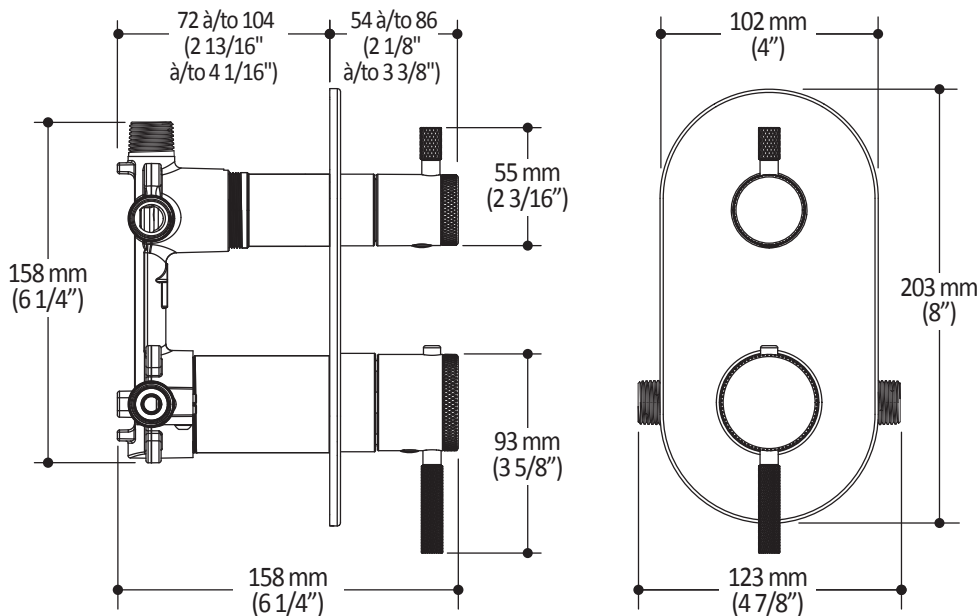

ONCE UPON A TIME...WATER®

PRECISO™

BF1832

CalGreen 3-way AQUATONIK™ type T/P 1/2" valve with diverter and decorative trim

SPÉCIFICATIONS

Features

- 2 male water inlets 1/2NPT threaded or welded
- 3 male water outlets 1/2NPT threaded or welded
- Solid brass construction
- Total adjustment of 32 mm (1 1/4")
- Can be installed back to back
- Support included for better stability during installation
- Operates 1 component at a time

Colors (Finishes)

- Chrome: BF1832-110

Maximum flow rate

- 1 outlet: 22 L/min (5.9 gpm) at 60 psi

Certifications

The specified model meets or exceeds the following standards;

Installation Notes

This product must be installed following the installation instructions provided.

Product dimensions:

Important: Dimensions are approximated and are subject to changes. Please refer to the installation instructions.

ONCE UPON A TIME...WATER®

1355, 2nd Street, Industrial Park
Sainte-Marie (Québec)
Canada G6E 1G9