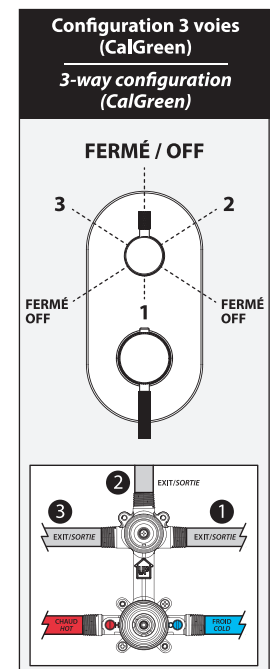

Important: Dimensions are approximated and are subject to changes. Please refer to the installation instructions.

ONCE UPON A TIME...WATER®

1355, 2nd Street, Industrial Park
Sainte-Marie (Québec)
Canada G6E 1G9

T 418-387-9090
1-877-GO-KALIA (1-87- 465-2542)
F 418-387-9089

KaliaStyle.com