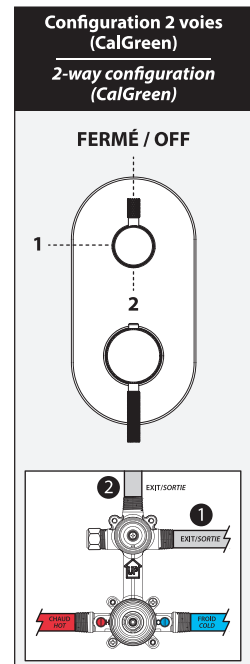

Important: Dimensions are approximated and are subject to changes. Please refer to the installation instructions.

ONCE UPON A TIME...WATER®

1355, 2nd Street, Industrial Park
Sainte-Marie (Québec)
Canada G6E 1G9

T 418-387-9090
1-877-GO-KALIA (1-87- 465-2542)
F 418 387-9089

KaliaStyle.com