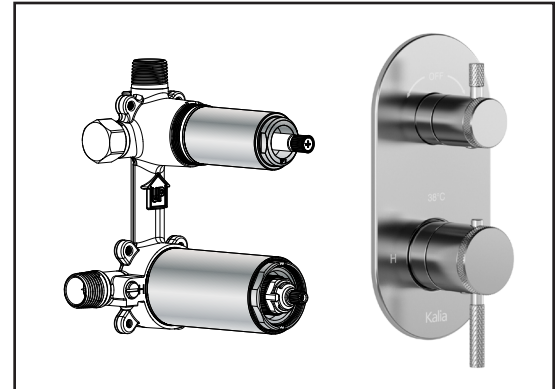

ONCE UPON A TIME...WATER®

PRECISO™

BF1831

CalGreen 2-way AQUATONIK™ type T/P 1/2" valve with diverter and decorative trim

SPÉCIFICATIONS

Features

- 2 male water inlets 1/2NPT threaded or welded
- 2 male water outlets 1/2NPT threaded or welded
- Solid brass construction
- Total adjustment of 32 mm (1 1/4")
- Can be installed back to back
- Support included for better stability during installation
- Operates 1 component at a time

Colors (Finishes)

- Chrome: BF1831-110

Maximum flow rate

- 1 outlet: 22 L/min (5.9 gpm) at 60 psi

Certifications

The specified model meets or exceeds the following standards;

Installation Notes

This product must be installed following the installation instructions provided.