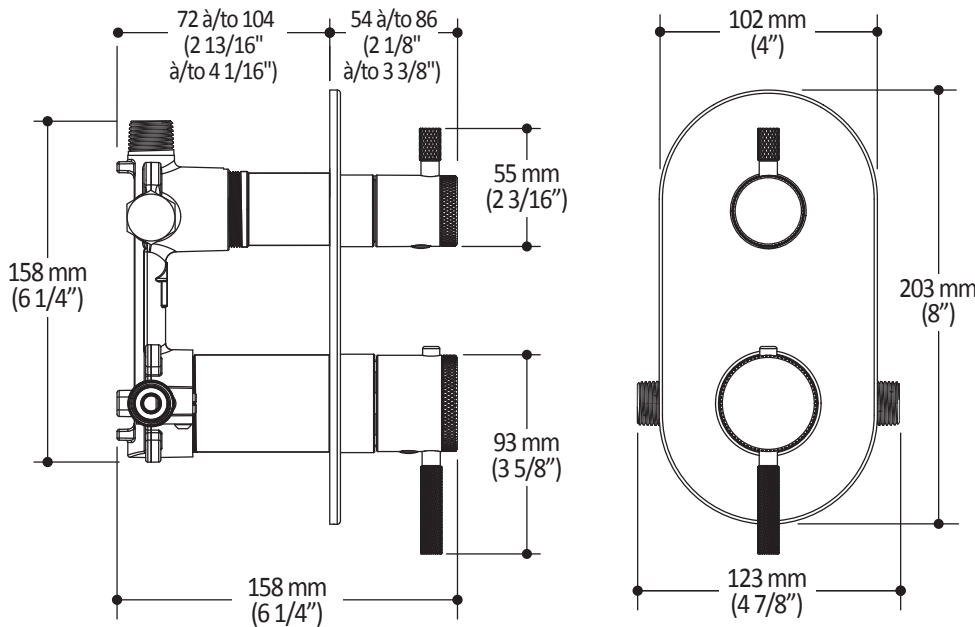

ONCE UPON A TIME...WATER®

PRECISO™

BF1831

CalGreen 2-way AQUATONIK™ type T/P 1/2" valve with diverter and decorative trim

SPÉCIFICATIONS

Features

- 2 male water inlets 1/2NPT threaded or welded
- 2 male water outlets 1/2NPT threaded or welded
- Solid brass construction
- Total adjustment of 32 mm (1 1/4")
- Can be installed back to back
- Support included for better stability during installation
- Operates 1 component at a time

Colors (Finishes)

- Chrome: BF1831-110

Maximum flow rate

- 1 outlet: 22 L/min (5.9 gpm) at 60 psi

Certifications

The specified model meets or exceeds the following standards;

Installation Notes

This product must be installed following the installation instructions provided.

Product dimensions:

Important: Dimensions are approximated and are subject to changes. Please refer to the installation instructions.

ONCE UPON A TIME...WATER®

1355, 2nd Street, Industrial Park
Sainte-Marie (Québec)
Canada G6E 1G9