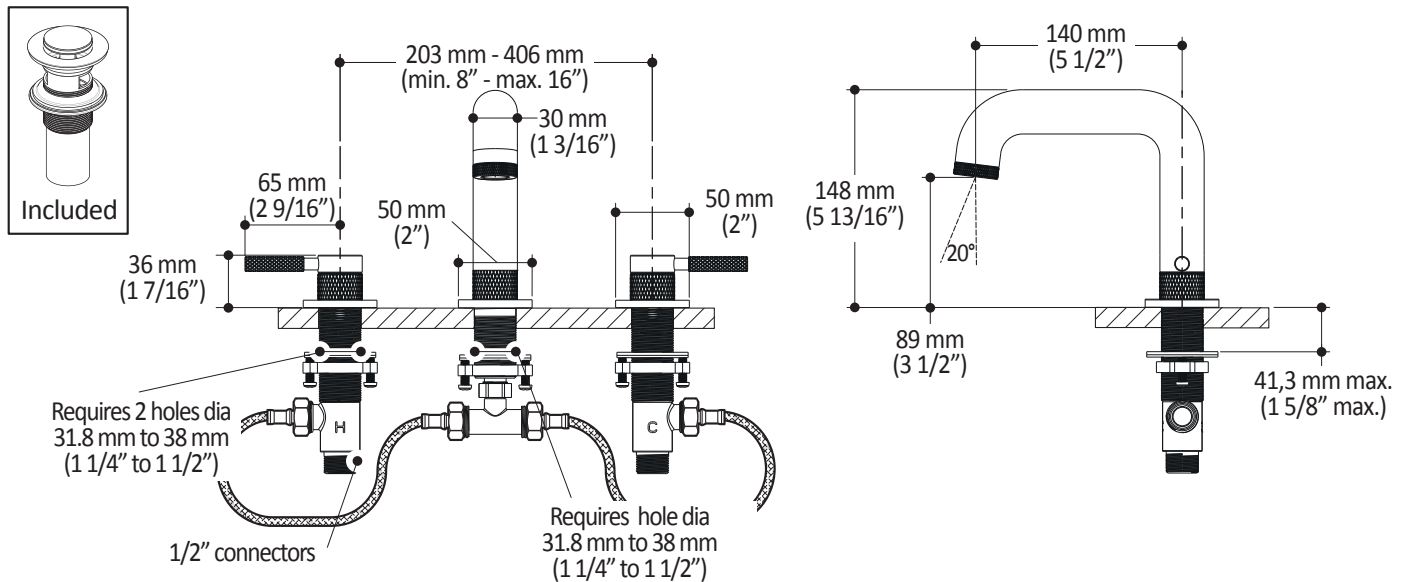

Product dimensions:

Important: Dimensions are approximated and are subject to changes. Please refer to the installation instructions.

ONCE UPON A TIME...WATER®

1355, 2nd Street, Industrial Park
Sainte-Marie (Québec)
Canada G6E 1G9

T 418-387-9090
1-877-GO-KALIA (1-877-465-2542)
F 418 387-9089

KaliaStyle.com