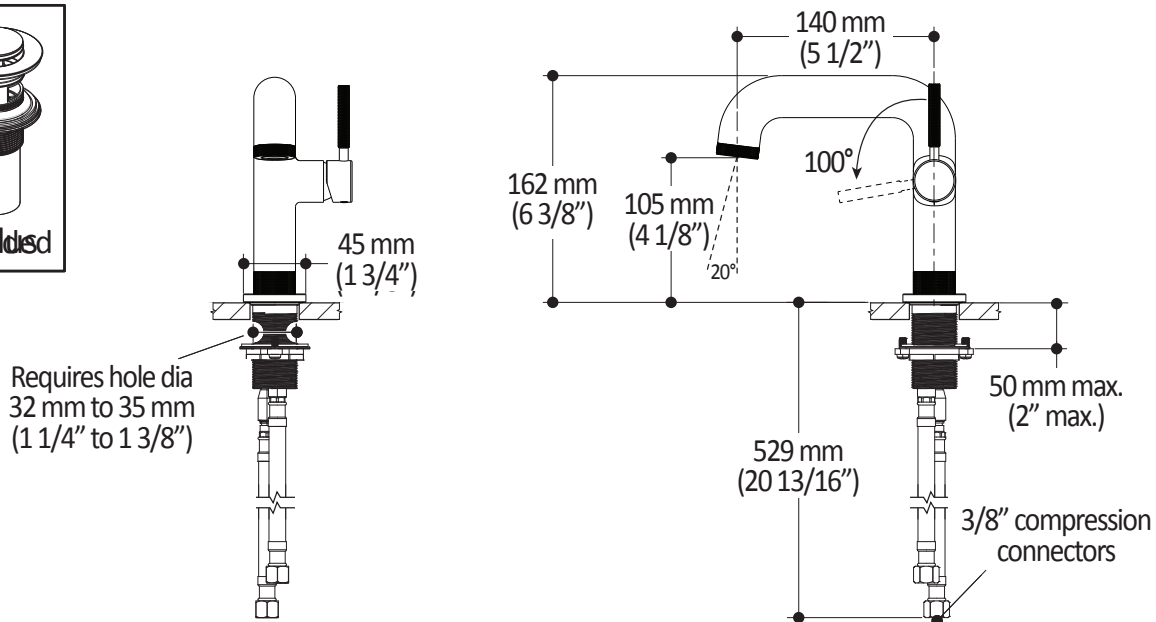

ONCE UPON A TIME...WATER®

PRECISO™

BF1797 Single Hole Lavatory Faucet With Push Drain

SPECIFICATIONS

Features

- Solid brass construction
- Aerated, hidden and adjustable stream (20°)
- Single hole installation
- Push drain and overflow
- Ceramic disc cartridge
- Lead Free: low lead product (less than 0.25%)

Colors (Finishes)

- Chrome: BF1797-110

Maximum flow rate

- 8.3 L/min (2.2 gpm)

Certifications

The specified model meets or exceeds the following standards;

Installation Notes

This product must be installed following the installation instructions provided.

Product dimensions:

Important: Dimensions are approximated and are subject to changes. Please refer to the installation instructions.

ONCE UPON A TIME...WATER®

1355, 2nd Street, Industrial Park
Sainte-Marie (Québec)
Canada G6E 1G9