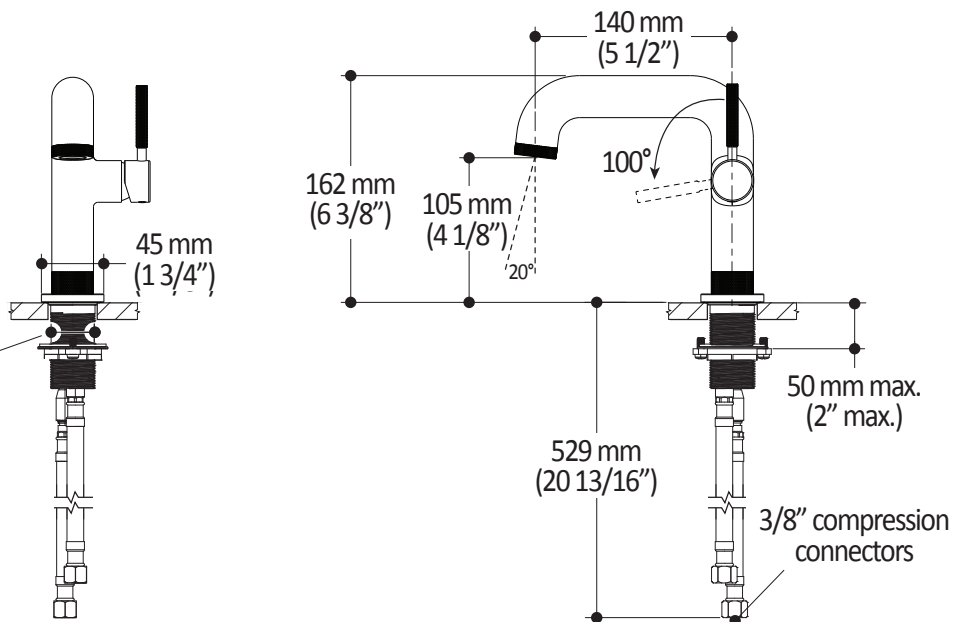

### Product dimensions:

Requires hole dia  
32 mm to 35 mm  
(1 1/4" to 1 3/8")

**Important:** Dimensions are approximated and are subject to changes. Please refer to the installation instructions.

ONCE UPON A TIME...WATER®