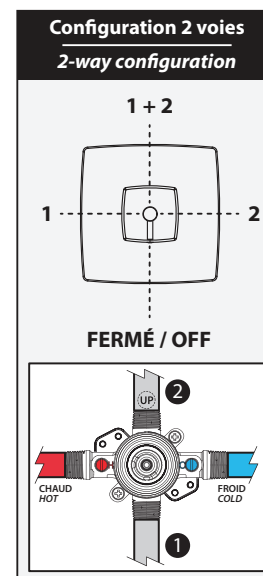

WARRANTY

Kalia Inc. guarantees all aspects of its products to be free of defects in material and workmanship for normal residential use. Refer to the warranty included with the Kalia products for details.

Product dimensions: