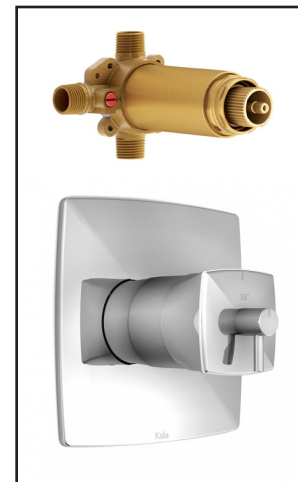

ONCE UPON A TIME...WATER®

UMANI™

BF1728

2-way AQUATONIK™ type T/P 1/2" coaxial valve with diverter and decorative trim

SPECIFICATIONS

Features

- Solid brass construction
- No visible screw
- Integrated service stops
- Two male water inlets 1/2NPT threaded or welded
- Two male water outlets 1/2NPT threaded or welded
- Total adjustment of 32 mm (1 1/4")
- Can be installed back-to-back
- Support for better stability during installation included

Colors (Finishes)

- Chrome : BF1728-110
- Brushed nickel PVD : BF1728-120

Certifications

The specified model meets or exceeds the following standards;

- ASME A112.18.1 / CSA B125.1
- ICCA117.1

Packaging

- **Dimensions:** 370 mm x 190 mm x 205 mm (14 5/8" x 7 1/2" x 8 1/8")
- **Volume:** 0.014 m³ (0.51 pi³)
- **Total weight:** 2.74 kg (6.04 lb)

Maximum flow rate

- 1 outlet = 25 L/min (6.6 gpm) at 60 psi
- 2 outlets = 29 L/min (7.7 gpm) at 60 psi