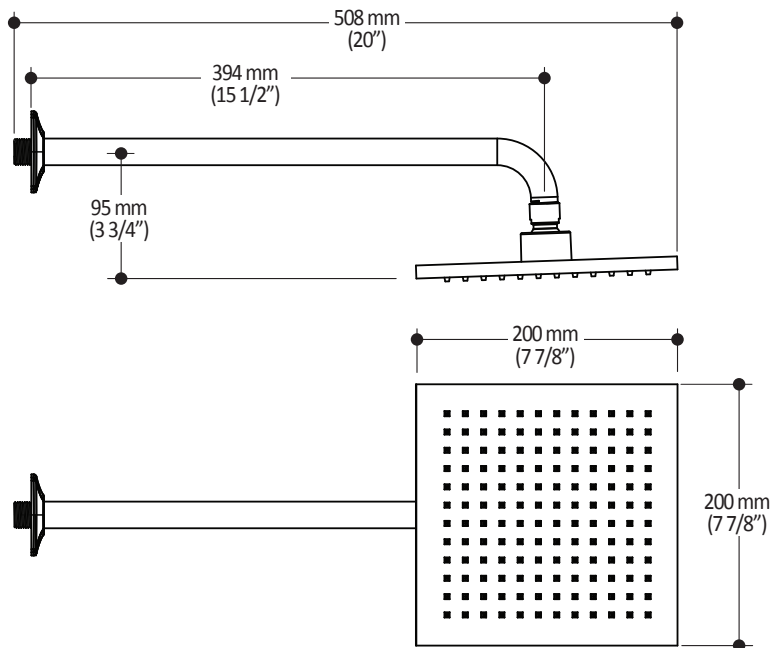

Important: Dimensions are approximated and are subject to changes. Please refer to the installation instructions.

Kalia inc.
1355, 2nd Street
Sainte-Marie (Quebec)
Canada G6E 1G9

t. 1-418-387-9090
1 877 GO KALIA (1-877-465-2542)
f. 1-418-387-9089
www.KaliaStyle.com