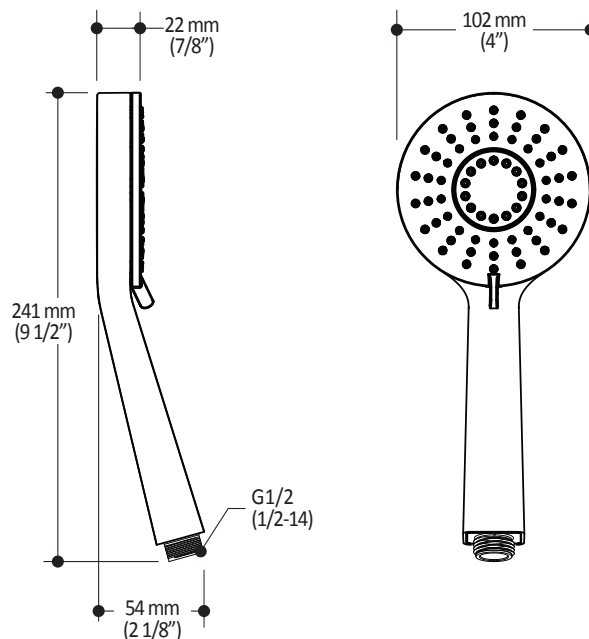

WARRANTY

Kalia Inc. guarantees all aspects of its products to be free of defects in material and workmanship for normal residential use. **Refer to the warranty included with the Kalia products for details.**

Product dimensions: