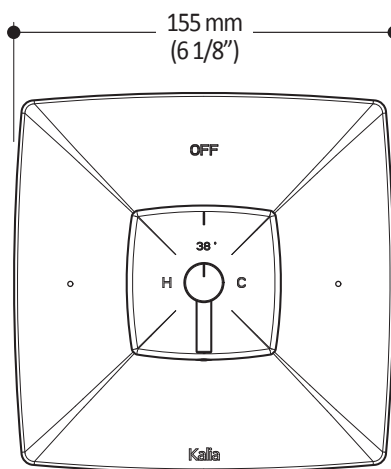

WARRANTY

Kalia Inc. guarantees all aspects of its products to be free of defects in material and workmanship for normal residential use. Refer to the warranty included with the Kalia products for details.

Product dimensions: