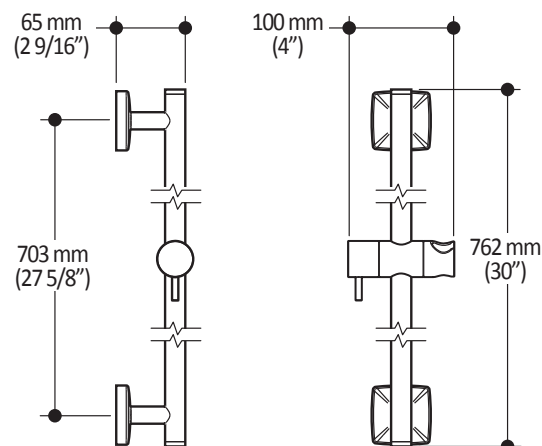

Important: Dimensions are approximated and are subject to changes. Please refer to the installation instructions.

Kalia inc.
1355, 2nd Street
Sainte-Marie (Quebec)
Canada G6E 1G9

t. 1-418-387-9090
1 877 GO KALIA (1-877-465-2542)
f. 1-418-387-9089
www.KaliaStyle.com