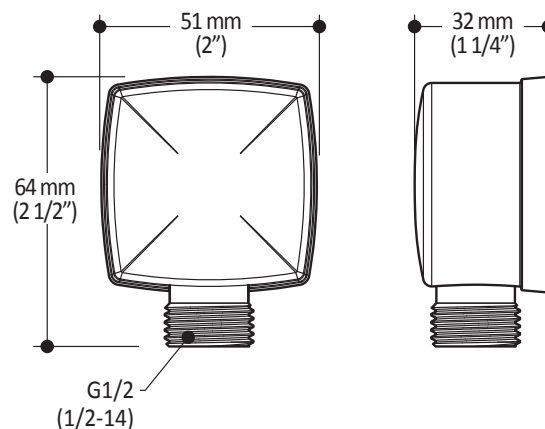

WARRANTY

Kalia Inc. guarantees all aspects of its products to be free of defects in material and workmanship for normal residential use. **Refer to the warranty included with the Kalia products for details.**

Product dimensions: