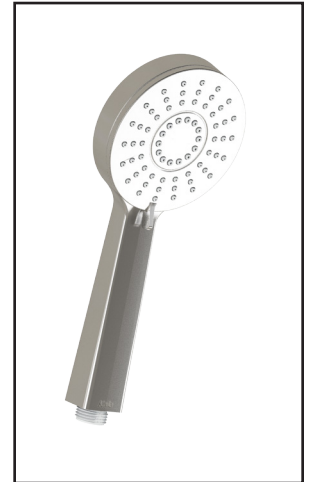

102845

STANDARD: 2-Jet Handshower

SPECIFICATIONS

Features

- Dimension: 102mm (4")
- Anti-scale system with soft sprays
- Water G1/2 male inlet
- 2 direct positions and 1 shared position
- PVD finish (Physical Vapour Deposit): A high technology process that protects the surface finish for increased durability

Packaging

- **Dimensions:** 305mm x 117mm x 92mm (12" x 4 5/8" x 3 5/8")
- **Volume:** 0.12 cu ft (0.003 cu m)
- **Total weight:** 0.62 lb (0.28 kg)

Maximum flow rate

- 9.5 liters/min. (2.5 gallons/min.) at 80 psi