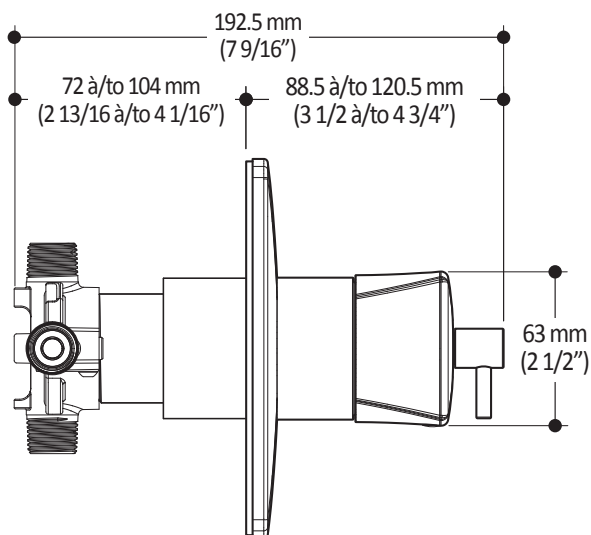

WARRANTY

Kalia Inc. guarantees all aspects of its products to be free of defects in material and workmanship for normal residential use. Refer to the warranty included with the Kalia products for details.

Product dimensions: