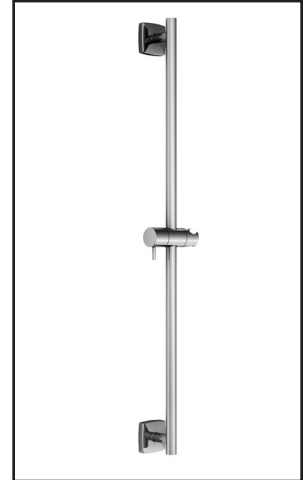

UMANI™

101328

Wallbar for Handshower

SPECIFICATIONS

Features

- Total height of 762mm (30")
- Locking system of 1/4 turn
- PVD finish (Physical Vapour Deposit): A high technology process that protects the surface finish for increased durability

Colors (Finishes)

- Chrome : 101328-110
- Brushed Nickel PVD : 101328-120

Packaging

- **Dimensions:** 832mm x 152mm x 89mm
  (32 3/4" x 6" x 3 1/2")
- **Volume:** 0.40 cu ft (0.011 cu m)
- **Total weight:** 1.9 lb (0.86 kg)

Installation Notes

This product must be installed following the installation instructions provided.

WARRANTY

Kalia Inc. guarantees all aspects of its products to be free of defects in material and workmanship for normal residential use. **Refer to the warranty included with the Kalia products for details.**

Product dimensions: