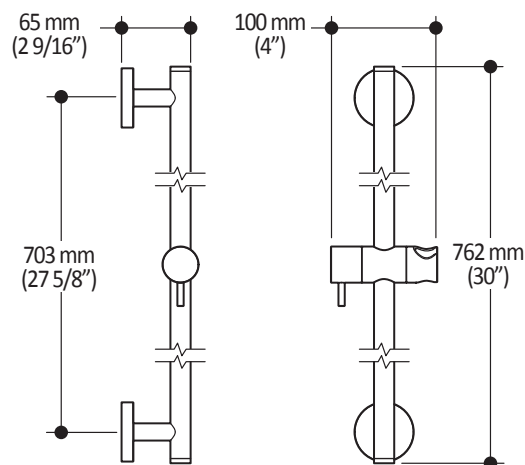

Important: Dimensions are approximated and are subject to changes. Please refer to the installation instructions.

Kalia inc.
1355, 2nd Street
Sainte-Marie (Quebec)
Canada G6E 1G9

t. 1-418-387-9090
1 877 GO KALIA (1-877-465-2542)
f. 1-418-387-9089
www.KaliaStyle.com