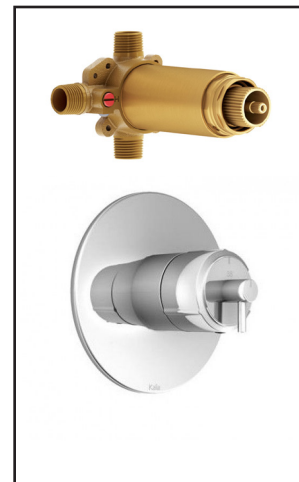

ONCE UPON A TIME...WATER®

BF1725

2-way AQUATONIK™ type T/P 1/2" coaxial valve with diverter and decorative trim

SPECIFICATIONS

Features

- Solid brass construction
- No visible screw
- Integrated service stops
- Two male water inlets 1/2NPT threaded or welded
- Two male water outlets 1/2NPT threaded or welded
- Total adjustment of 32 mm (1 1/4")
- Can be installed back-to-back
- Support for better stability during installation included

Colors (Finishes)

- Chrome : BF1725-110
- Brushed Nickel PVD : BF1725-120

Certifications

The specified model meets or exceeds the following standards;

- ASME A112.18.1 / CSA B125.1
- ICCA117.1

Packaging

- **Dimensions:** 370 mm x 190 mm x 205 mm (14 5/8" x 7 1/2" x 8 1/8")
- **Volume:** 0.014 m³ (0.51 pi³)
- **Total weight:** 2.36 kg (5.25 lb)

Maximum flow rate

- 1 outlet = 25 L/min (6.6 gpm) at 60 psi
- 2 outlets = 29 L/min (7.7 gpm) at 60 psi