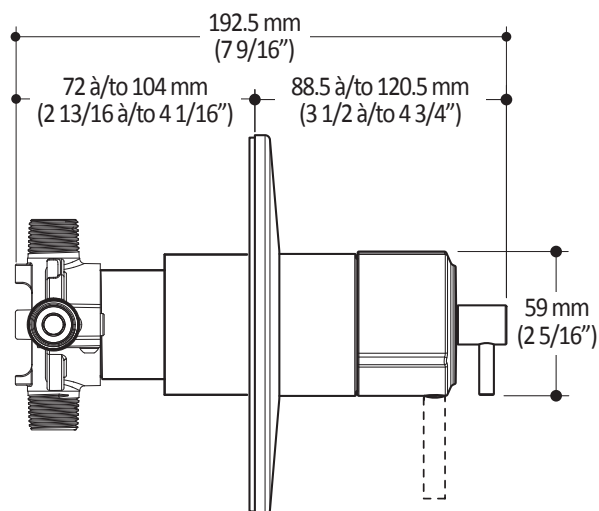

**Colors (Finishes)**

- Chrome : 101323-110
- Brushed Nickel PVD : 101323-120

**Packaging**

- **Dimensions:** 832mm x 152mm x 89mm  
(32 3/4" x 6" x 3 1/2")
- **Volume:** 0.40 cu ft (0.011 cu m)
- **Total weight:** 1.9 lb (0.86 kg)

## Packaging

- **Dimensions:** 370 mm x 190 mm x 205 mm (14 5/8" x 7 1/2" x 8 1/8")
- **Volume:** 0.014 m<sup>3</sup> (0.51 pi<sup>3</sup>)
- **Total weight:** 2.36 kg (5.25 lb)

Product dimensions: