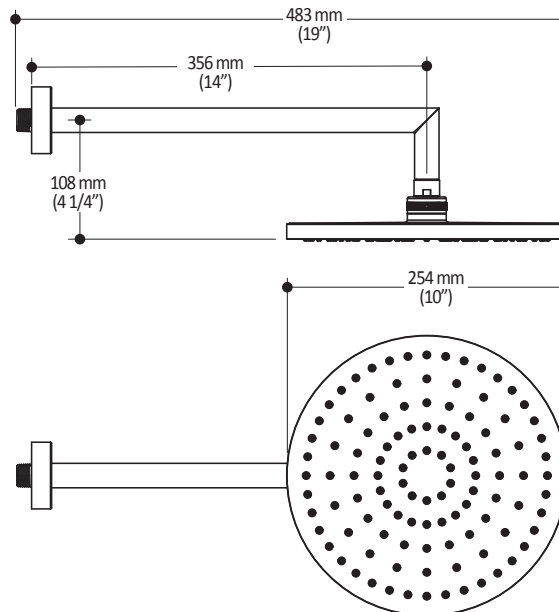

Important: Dimensions are approximated and are subject to changes. Please refer to the installation instructions.

ONCE UPON A TIME...WATER®

1355, 2nd Street
Sainte-Marie (Quebec)
Canada G6E 1G9

T 418-387-9090
1-877-GO-KALIA (1-877-465-2542)
F 418-387-9089

KaliaStyle.com