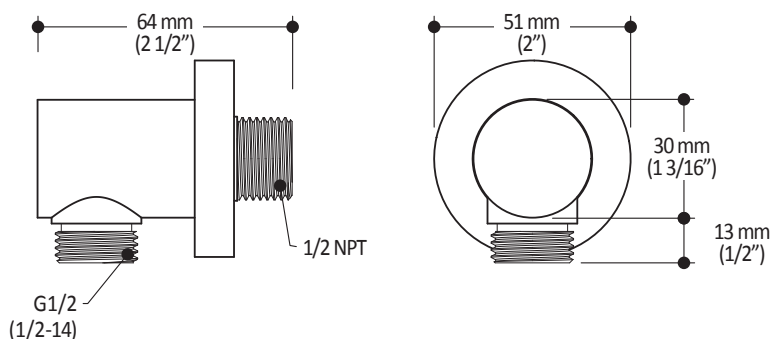

Important: Dimensions are approximated and are subject to changes. Please refer to the installation instructions.

Kalia inc.
1355, 2nd Street
Sainte-Marie (Quebec)
Canada G6E 1G9

t. 1-418-387-9090
1 877 GO KALIA (1-877-465-2542)
f. 1-418-387-9089
www.KaliaStyle.com