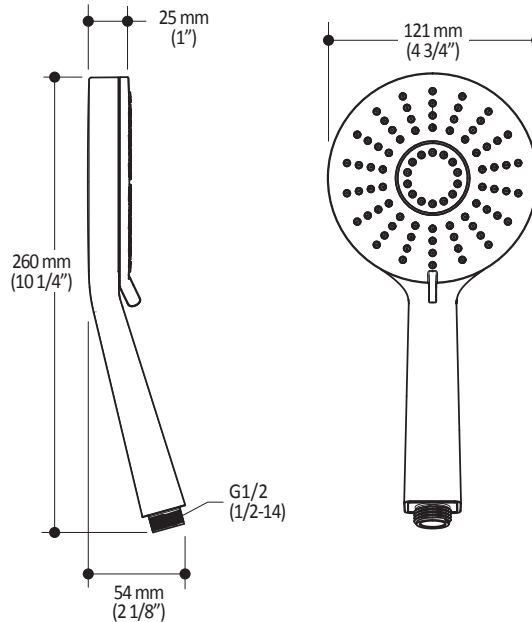

WARRANTY

Kalia Inc. guarantees all aspects of its products to be free of defects in material and workmanship for normal residential use. Refer to the warranty included with the Kalia products for details.

Product dimensions: