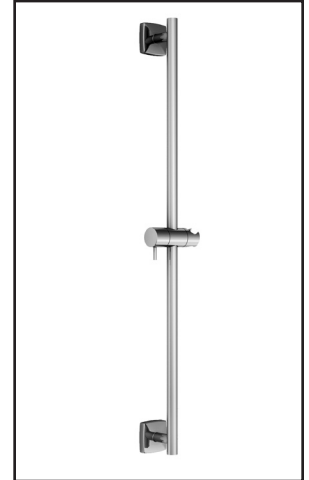

UMANI™

101328

Wallbar for Handshower

SPECIFICATIONS

Features

- Total height of 762mm (30")
- Locking system of 1/4 turn
- PVD finish (Physical Vapour Deposit): A high technology process that protects the surface finish for increased durability

Colors (Finishes)

- Chrome : 101328-110
- Brushed Nickel PVD : 101328-120

Packaging

- **Dimensions:** 832mm x 152mm x 89mm
  (32 3/4" x 6" x 3 1/2")
- **Volume:** 0.40 cu ft (0.011 cu m)
- **Total weight:** 1.9 lb (0.86 kg)

Installation Notes

This product must be installed following the installation instructions provided.

WARRANTY

Kalia Inc. guarantees all aspects of its products to be free of defects in material and workmanship for normal residential use. **Refer to the warranty included with the Kalia products for details.**

Product dimensions: