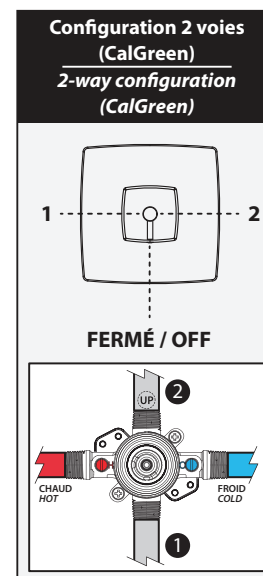

WARRANTY

Kalia Inc. guarantees all aspects of its products to be free of defects in material and workmanship for normal residential use. Refer to the warranty included with the Kalia products for details.

Product dimensions: