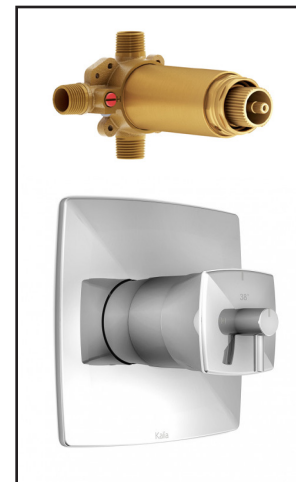

ONCE UPON A TIME...WATER®

UMANI™

BF1697

CalGreen 2-way AQUATONIK™ type T/P 1/2" coaxial valve with diverter and decorative trim

SPECIFICATIONS

Features

- Solid brass construction
- No visible screw
- Integrated service stops
- Two male water inlets 1/2NPT threaded or welded
- Two male water outlets 1/2NPT threaded or welded
- Total adjustment of 32 mm (1 1/4")
- Can be installed back-to-back
- Support for better stability during installation included

Colors (Finishes)

- Chrome : BF1697-110
- Brushed nickel PVD : BF1697-120

Certifications

The specified model meets or exceeds the following standards;

- ASME A112.18.1 / CSA B125.1
- ICCA117.1

Packaging

- **Dimensions:** 370 mm x 190 mm x 205 mm (14 5/8" x 7 1/2" x 8 1/8")
- **Volume:** 0.014 m³ (0.51 pi³)
- **Total weight:** 2.74 kg (6.04 lb)

Maximum flow rate

- 1 outlet = 25 L/min (6.6 gpm) at 60 psi