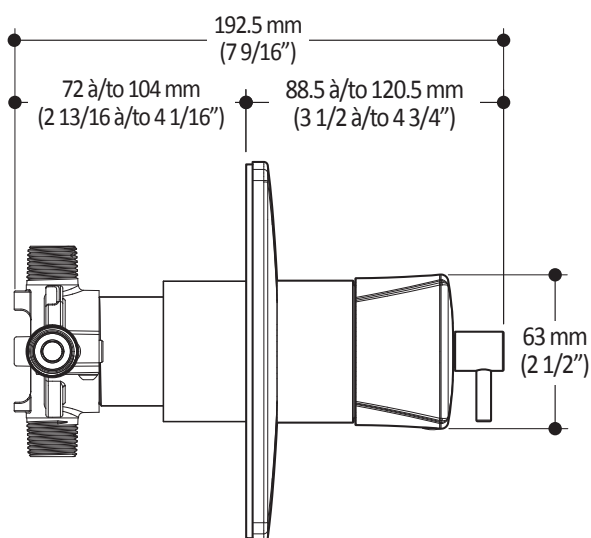

WARRANTY

Kalia Inc. guarantees all aspects of its products to be free of defects in material and workmanship for normal residential use. Refer to the warranty included with the Kalia products for details.

Product dimensions: