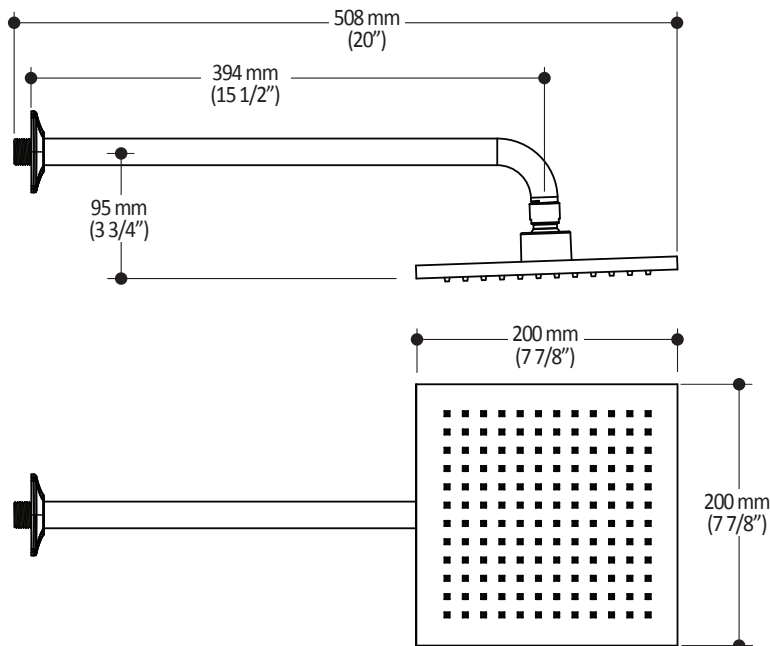

Important: Dimensions are approximated and are subject to changes. Please refer to the installation instructions.

Kalia inc.
1355, 2nd Street
Sainte-Marie (Quebec)
Canada G6E 1G9

t. 1-418-387-9090
1 877 GO KALIA (1-877-465-2542)
f. 1-418-387-9089
www.KaliaStyle.com