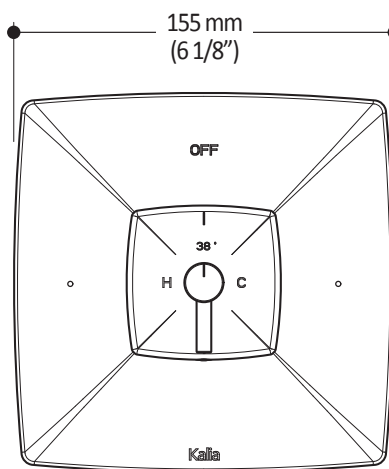

WARRANTY

Kalia Inc. guarantees all aspects of its products to be free of defects in material and workmanship for normal residential use. Refer to the warranty included with the Kalia products for details.

Product dimensions: