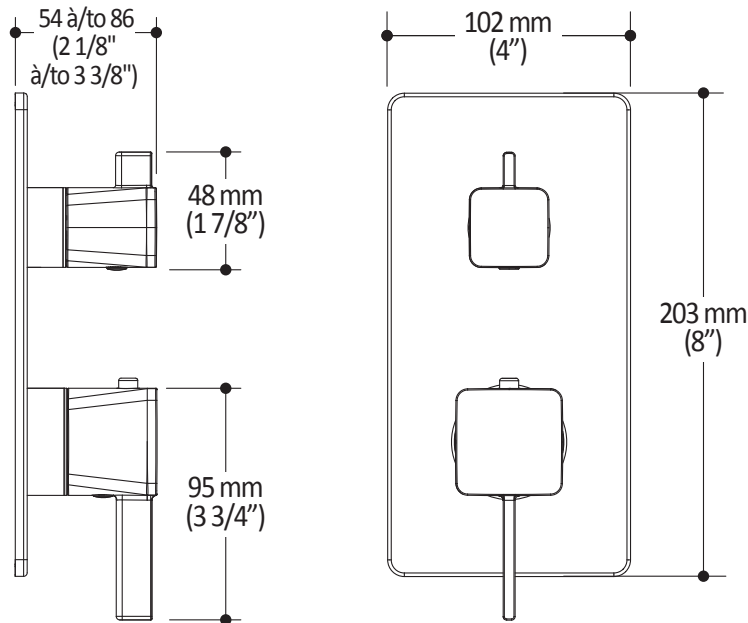

Important: Dimensions are approximated and are subject to changes. Please refer to the installation instructions.

ONCE UPON A TIME...WATER®

1355, 2nd Street, Industrial Park
Sainte-Marie (Québec)
Canada G6E 1G9

T 418-387-9090
1-877-GO-KALIA (1-877-465-2542)
F 418 387-9089

KaliaStyle.com