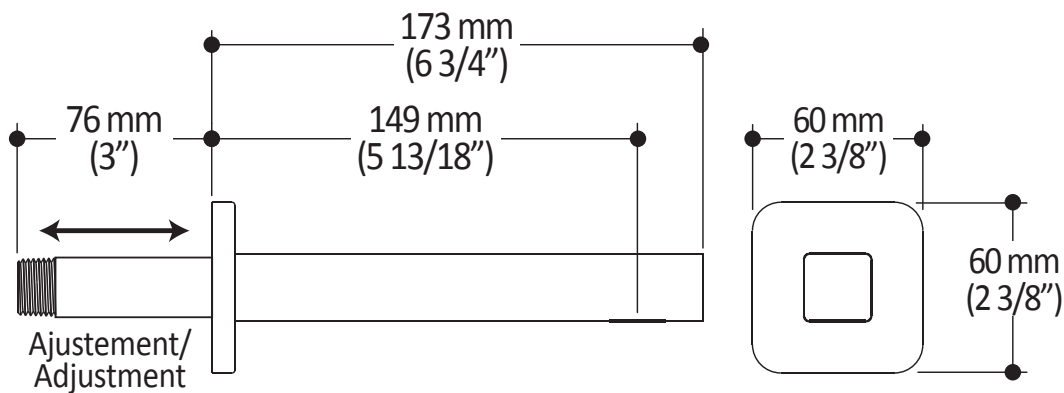

Important: Dimensions are approximated and are subject to changes. Please refer to the installation instructions.

Kalia

ONCE UPON A TIME...WATER®

1355, 2nd Street, Industrial Park
Sainte-Marie (Québec)
Canada G6E 1G9

T 418-387-9090
1-877-GO-KALIA (1-87- 465-2542)
F 418 387-9089

KaliaStyle.com