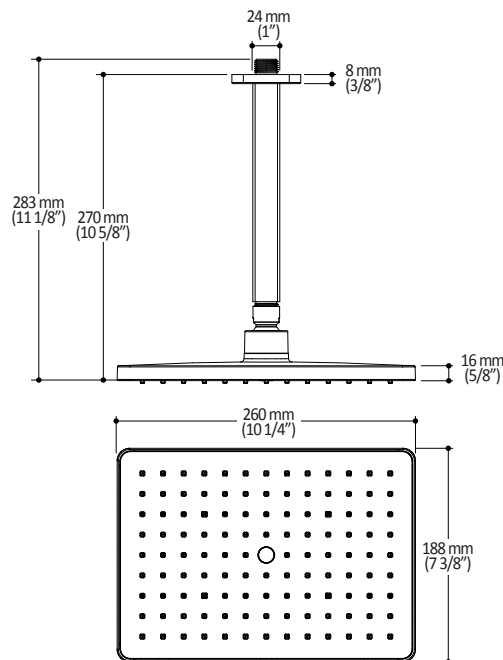

Important: Dimensions are approximated and are subject to changes. Please refer to the installation instructions.

ONCE UPON A TIME...WATER®

1355, 2nd Street, Industrial Park
Sainte-Marie (Québec)
Canada G6E 1G9

T 418-387-9090
1-877-GO-KALIA (1-87- 465-2542)
F 418 387-9089

KaliaStyle.com