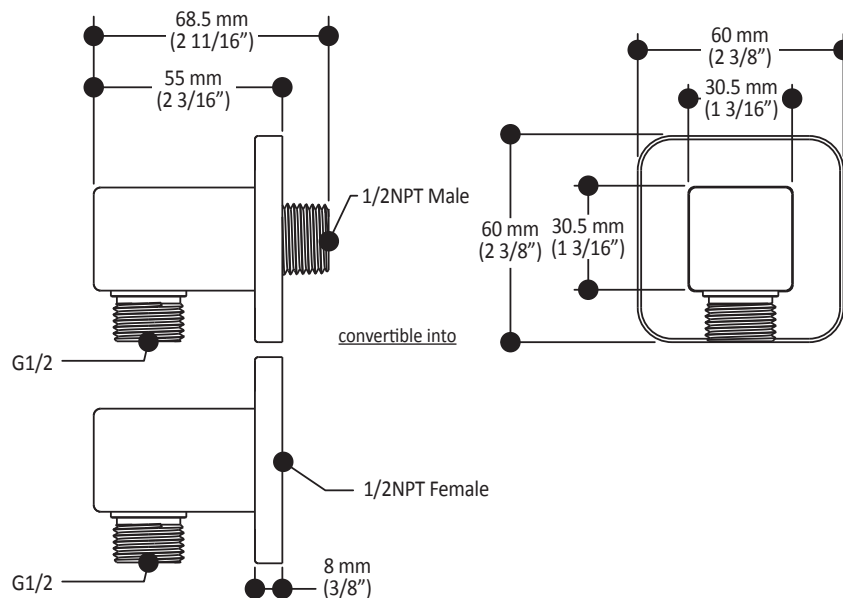

Important: Dimensions are approximated and are subject to changes. Please refer to the installation instructions.

ONCE UPON A TIME...WATER®

1355, 2nd Street, Industrial Park
Sainte-Marie (Québec)
Canada G6E 1G9

T 418-387-9090
1-877-GO-KALIA (1-877-465-2542)
F 418 387-9089

KaliaStyle.com