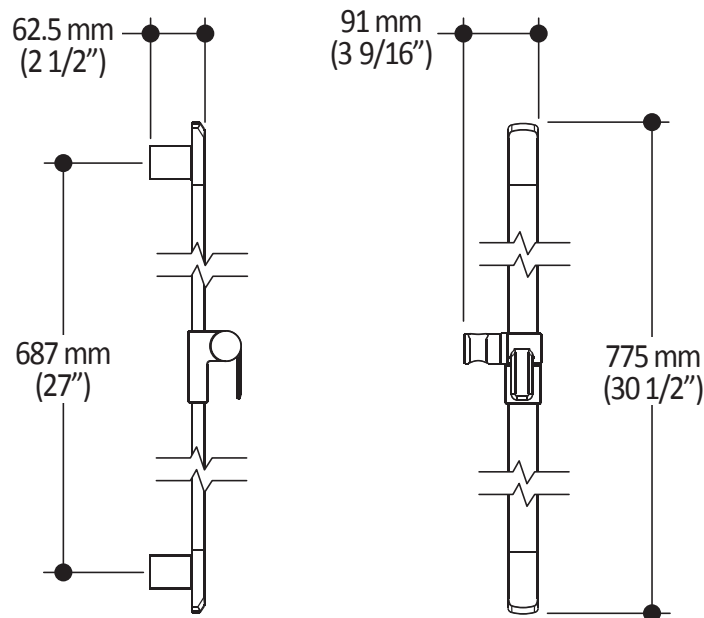

Product dimensions: