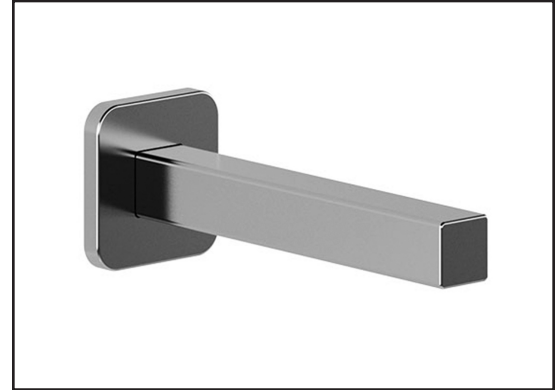

T 418-387-9090
1-877-GO-KALIA (1-877-465-2542)
F 418 387-9089

KaliaStyle.com

Kalia

ONCE UPON A TIME...WATER®

104293

Square Tub Spout

SPÉCIFICATIONS

Features

- 1/2" cooper "slip fit" inlet or male water inlet 1/2NPT with 76 mm (3") adjustment
- Solid brass construction
- Regular water jet
- High water flow

Colors (Finishes)

- Chrome: 104293-110
- Pure Nickel PVD: 104293-125
- Matte black: 104293-160