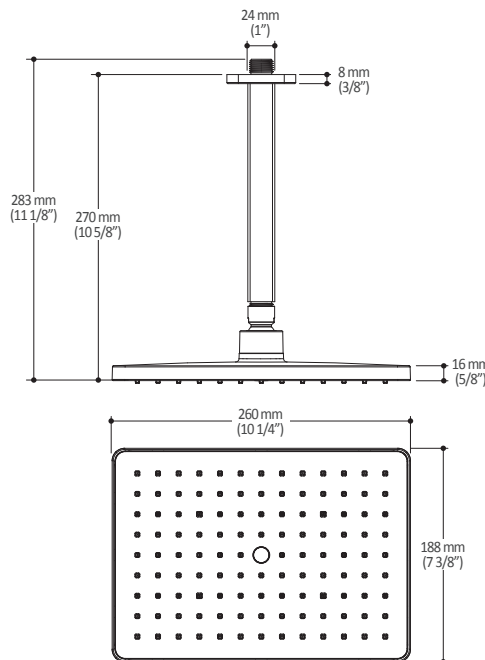

Important: Dimensions are approximated and are subject to changes. Please refer to the installation instructions.

ONCE UPON A TIME...WATER®

1355, 2nd Street, Industrial Park
Sainte-Marie (Québec)
Canada G6E 1G9

T 418-387-9090
1-877-GO-KALIA (1-87- 465-2542)
F 418 387-9089

KaliaStyle.com