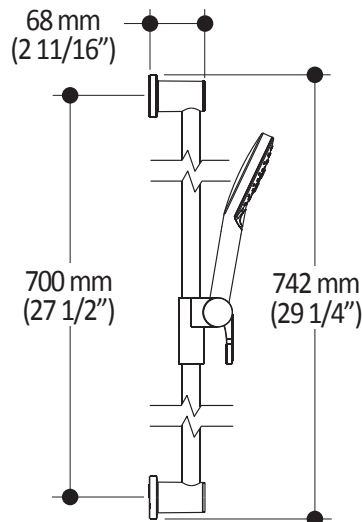

##### 2-jet handshower (104286-XXX):

- Dimension of 120 mm (4 3/4")
- Anti-scale system with soft sprays
- Male water inlet G1/2
- 2 direct positions and 1 shared position

##### Wallbar (103577-XXX):

- Total height of 742 mm (30")
- Easy to use sliding system
- Locking system

#### Maximum flow rate

- 9.5 liters/min. (2.5 gallons/min.) at 80 psi

Product dimensions:

**Important:** Dimensions are approximated and are subject to changes. Please refer to the installation instructions.