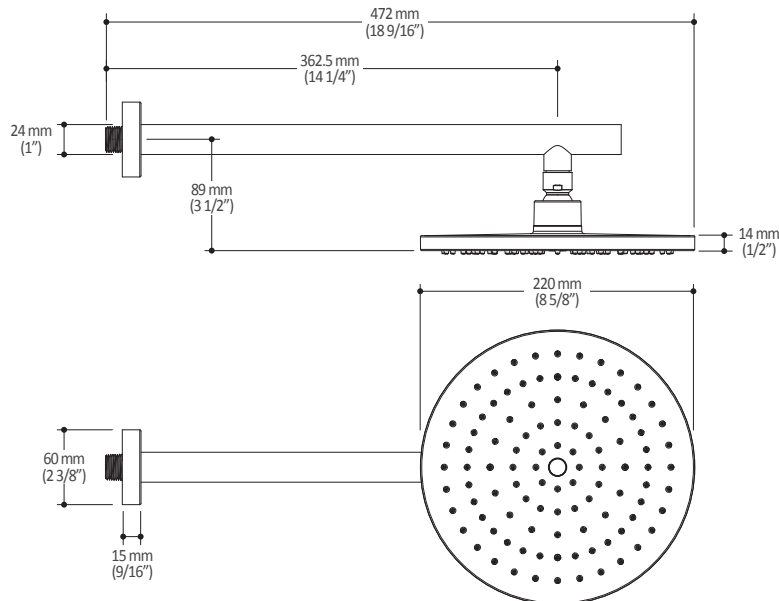

Kalia

ONCE UPON A TIME...WATER®

ROUNDONE™

BF1633

Rainhead with 90° Wallarm

SPÉCIFICATIONS

Features

- Male water inlet 1/2NPT on wall arm
- Female water inlet G1/2 on rainhead
- Rainhead diameter of 220 mm (8 5/8")
- Anti-scale system with soft sprays
- Adjustable orientation swivel

Colors (Finishes)

- Chrome: BF1633-110
- Matte Black: BF1633-160

Maximum flow rate

- 9.5 L/min (2.5 gpm) at 80 psi

Certifications

The specified model meets or exceeds the following standards;

CSA B125.1
ASME A112.18.1

Product dimensions:

Important: Dimensions are approximated and are subject to changes. Please refer to the installation instructions.

Kalia

ONCE UPON A TIME...WATER®

1355, 2nd Street, Industrial Park
Sainte-Marie (Québec)
Canada G6E 1G9