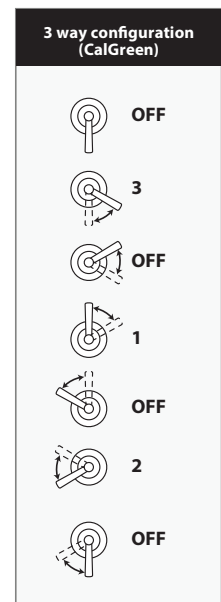

Important: Dimensions are approximated and are subject to changes. Please refer to the installation instructions.

Kalia inc.
1355, 2nd Street
Sainte-Marie (Quebec)
Canada G6E 1G9

t. 1-418-387-9090
1 877 GO KALIA (1-877-465-2542)
f. 1-418-387-9089
www.KaliaStyle.com