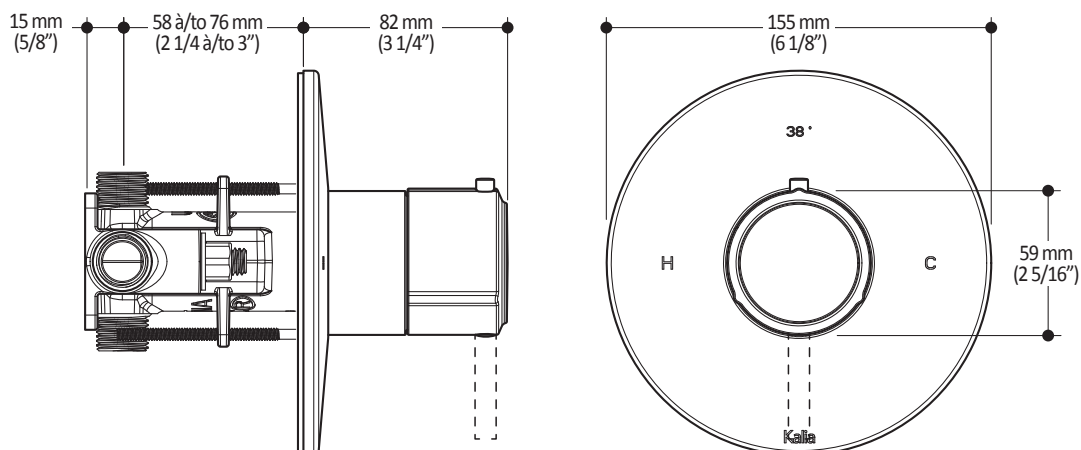

WARRANTY

Kalia Inc. guarantees all aspects of its products to be free of defects in material and workmanship for normal residential use. **Refer to the warranty included with the Kalia products for details.**

Product dimensions: