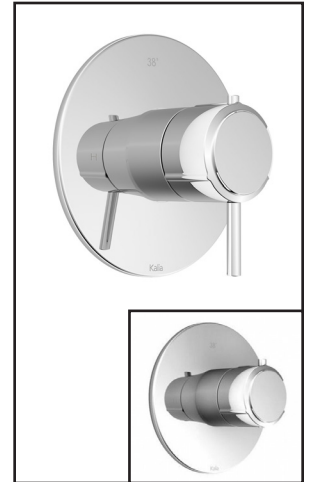

Features

- Solid brass construction
- No visible screw
- Integrated service stops with check valve
- Male water inlet 1/2NPT threaded or welded
- Can be installed back-to-back
- Total adjustment of 19 mm (3/4")
- Optional lever included

Colors (Finishes)

- Chrome : BF1148-110
- Brushed Nickel PVD : BF1148-120

Certifications

The specified model meets or exceeds the following standards;

- ASME A112.18.1 / CSA B125.1
- ICCA117.1

Packaging

- **Dimensions:** 370 mm x 190 mm x 205 mm (14 5/8 x 7 1/2 x 8 1/8)
- **Volume:** 0.014 cu m (0.51 cu ft)
- **Total weight:** 2.43 kg (5.35 lb)

Maximum flow rate

- 30 liters/min. (7.9 gallons/min.) at 60 psi