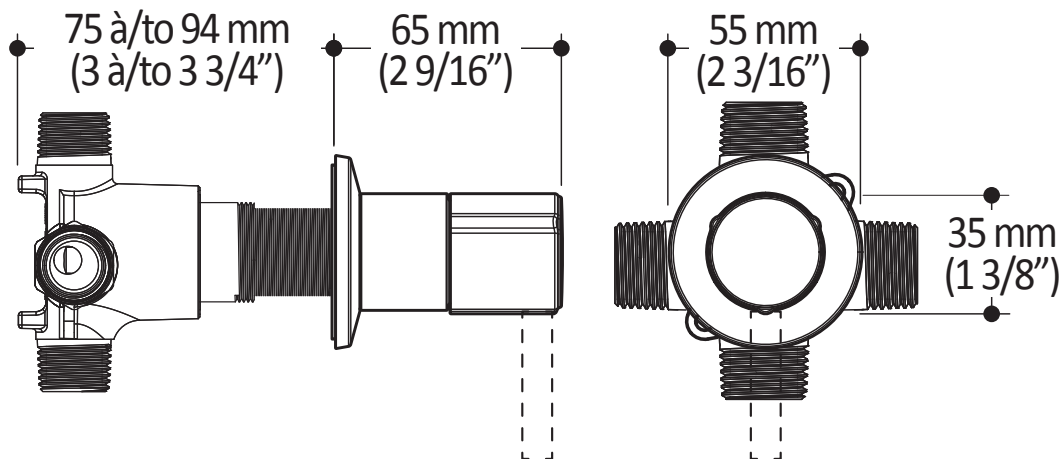

Important: Dimensions are approximated and are subject to changes. Please refer to the installation instructions.

Kalia inc.
1355, 2nd Street
Sainte-Marie (Quebec)
Canada G6E 1G9

t. 1-418-387-9090
1 877 GO KALIA (1-877-465-2542)
f. 1-418-387-9089
www.KaliaStyle.com