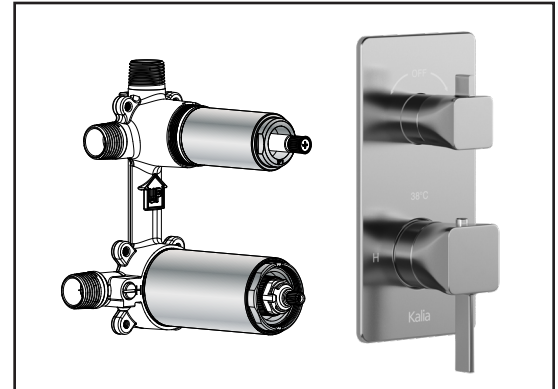

ONCE UPON A TIME...WATER®

SQUAREONE™

BF1584

CalGreen 3-way AQUATONIK™ type T/P 1/2" valve with diverter and decorative trim

SPÉCIFICATIONS

Features

- 2 male water inlets 1/2NPT threaded or welded
- 3 male water outlets 1/2NPT threaded or welded
- Solid brass construction
- Total adjustment of 32 mm (1 1/4")
- Can be installed back to back
- Support included for better stability during installation
- Operates 1 component at a time

Colors (Finishes)

- Chrome: BF1584-110
- Pure Nickel PVD: BF1584-125

Maximum flow rate

- 1 outlet: 22 L/min (5.9 gpm) at 60 psi

Certifications

The specified model meets or exceeds the following standards;

Installation Notes