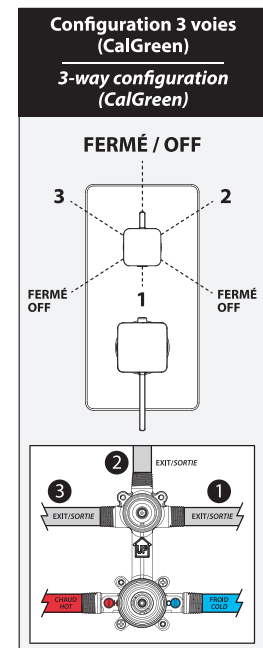

Important: Dimensions are approximated and are subject to changes. Please refer to the installation instructions.

ONCE UPON A TIME...WATER®

1355, 2nd Street, Industrial Park
Sainte-Marie (Québec)
Canada G6E 1G9

T 418-387-9090
1-877-GO-KALIA (1-877-465-2542)
F 418 387-9089

KaliaStyle.com