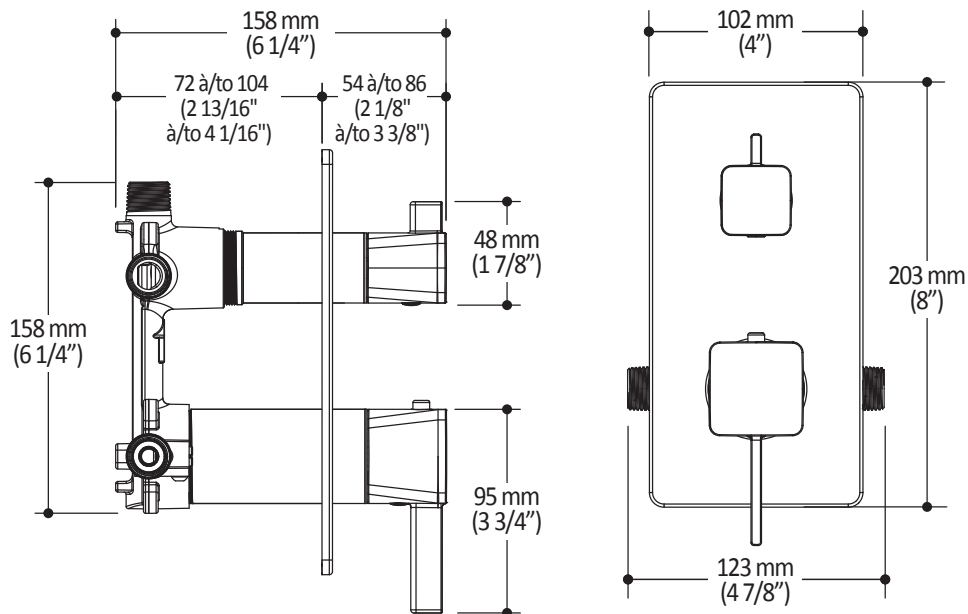

ONCE UPON A TIME...WATER®

SQUAREONE™

BF1584

CalGreen 3-way AQUATONIK™ type T/P 1/2" valve with diverter and decorative trim

SPÉCIFICATIONS

Features

- 2 male water inlets 1/2NPT threaded or welded
- 3 male water outlets 1/2NPT threaded or welded
- Solid brass construction
- Total adjustment of 32 mm (1 1/4")
- Can be installed back to back
- Support included for better stability during installation
- Operates 1 component at a time

Colors (Finishes)

- Chrome: BF1584-110
- Pure Nickel PVD: BF1584-125

Maximum flow rate

- 1 outlet: 22 L/min (5.9 gpm) at 60 psi

Certifications

The specified model meets or exceeds the following standards;

Installation Notes

Product dimensions:

Important: Dimensions are approximated and are subject to changes. Please refer to the installation instructions.

ONCE UPON A TIME...WATER®

1355, 2nd Street, Industrial Park
Sainte-Marie (Québec)
Canada G6E 1G9