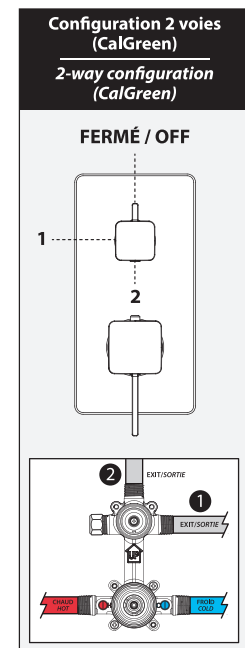

Important: Dimensions are approximated and are subject to changes. Please refer to the installation instructions.

ONCE UPON A TIME...WATER®

1355, 2nd Street, Industrial Park
Sainte-Marie (Québec)
Canada G6E 1G9

T 418-387-9090
1-877-GO-KALIA (1-877-465-2542)
F 418 387-9089

KaliaStyle.com