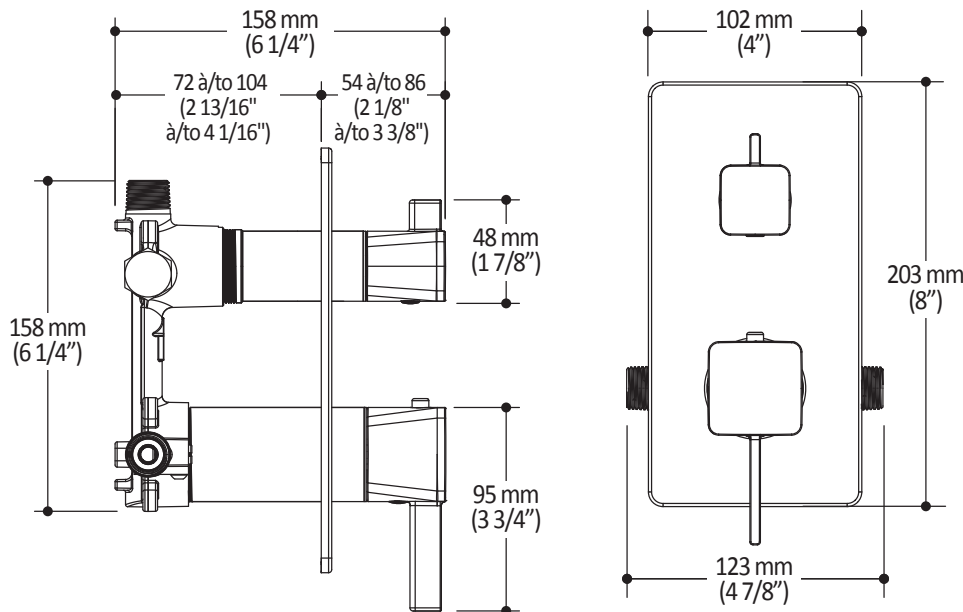

ONCE UPON A TIME...WATER®

SQUAREONE™

BF1582

CalGreen 2-way AQUATONIK™ type T/P 1/2" valve with diverter and decorative trim

SPÉCIFICATIONS

Features

- 2 male water inlets 1/2NPT threaded or welded
- 2 male water outlets 1/2NPT threaded or welded
- Solid brass construction
- Total adjustment of 32 mm (1 1/4")
- Can be installed back to back
- Support included for better stability during installation
- Operates 1 component at a time

Colors (Finishes)

- Chrome: BF1582-110
- Pure Nickel PVD: BF1582-125

Maximum flow rate

- 1 outlet: 22 L/min (5.9 gpm) at 60 psi

Certifications

The specified model meets or exceeds the following standards;

Installation Notes

Product dimensions:

Important: Dimensions are approximated and are subject to changes. Please refer to the installation instructions.

ONCE UPON A TIME...WATER®

1355, 2nd Street, Industrial Park
Sainte-Marie (Québec)
Canada G6E 1G9