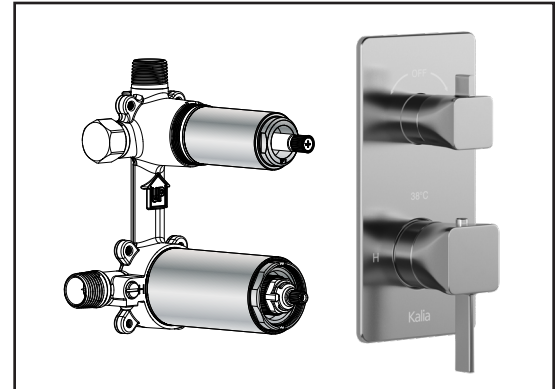

ONCE UPON A TIME...WATER®

SQUAREONE™

BF1582

CalGreen 2-way AQUATONIK™ type T/P 1/2" valve with diverter and decorative trim

SPÉCIFICATIONS

Features

- 2 male water inlets 1/2NPT threaded or welded
- 2 male water outlets 1/2NPT threaded or welded
- Solid brass construction
- Total adjustment of 32 mm (1 1/4")
- Can be installed back to back
- Support included for better stability during installation
- Operates 1 component at a time

Colors (Finishes)

- Chrome: BF1582-110
- Pure Nickel PVD: BF1582-125

Maximum flow rate

- 1 outlet: 22 L/min (5.9 gpm) at 60 psi

Certifications

The specified model meets or exceeds the following standards;

Installation Notes