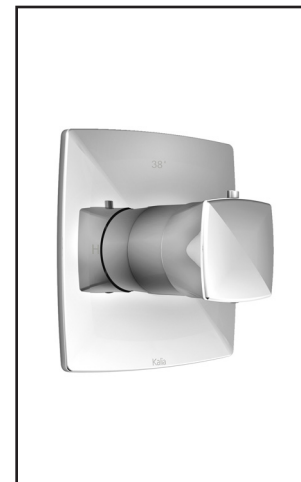

ONCE UPON A TIME...WATER®

UMANI™

BF1118

AQUATONIK™ type T/P 1/2" valve and decorative trim

SPECIFICATIONS

Features

- Solid brass construction
- No visible screw
- Integrated service stops with check valve
- Male water inlet 1/2NPT threaded or welded
- Can be installed back-to-back
- Total adjustment of 19 mm (3/4")

Colors (Finishes)

- Chrome : BF1118-110
- Brushed Nickel PVD : BF1118-120

Certifications

The specified model meets or exceeds the following standards;

- ASME A112.18.1 / CSA B125.1
- ICC A117.1

Packaging

- **Dimensions:** 370 mm x 190 mm x 205 mm (14 5/8 x 7 1/2 x 8 1/8)
- **Volume:** 0.014 cu m (0.51 cu ft)
- **Total weight:** 3.4 kg (7.5 lb)

Maximum flow rate

- 30 liters/min. (7.9 gallons/min.) at 60 psi