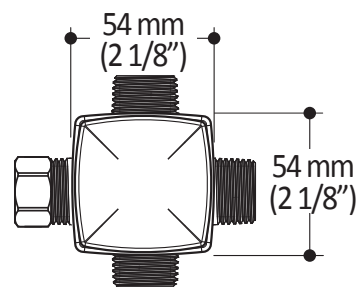

Important: Dimensions are approximated and are subject to changes. Please refer to the installation instructions.