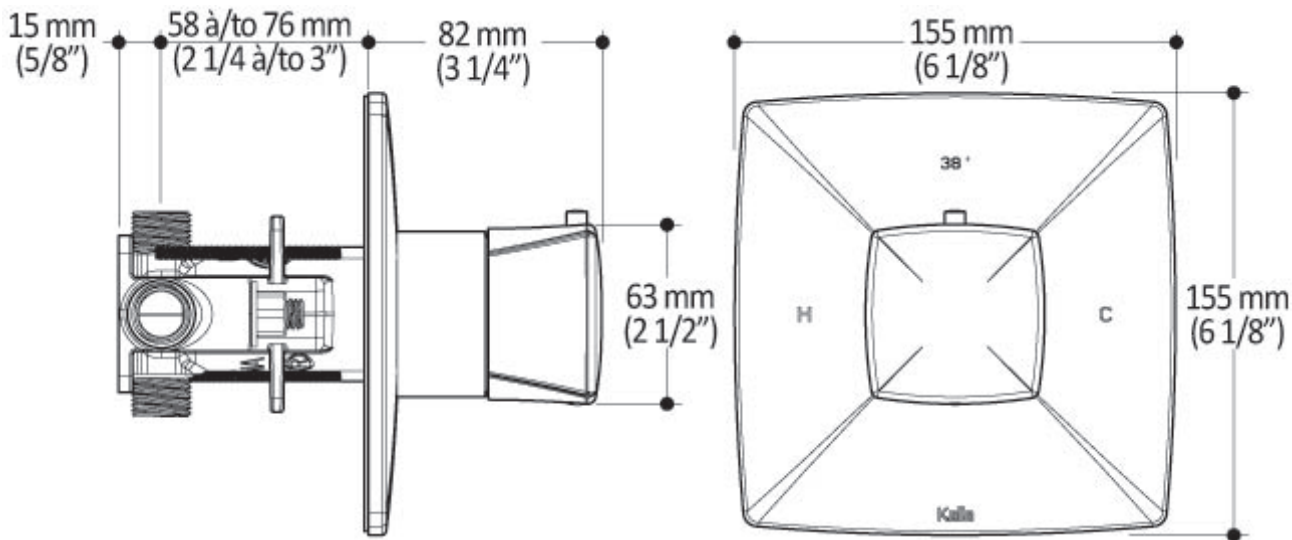

WARRANTY

Kalia Inc. guarantees all aspects of its products to be free of defects in material and workmanship for normal residential use. Refer to the warranty included with the Kalia products for details.

Product dimensions: