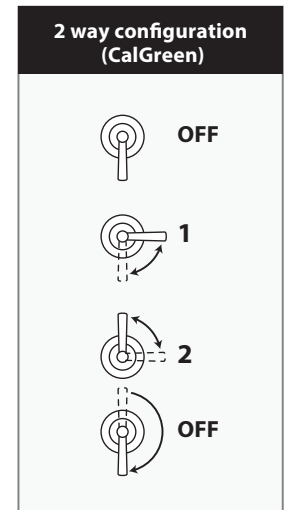

T 418-387-9090
1-877-GO-KALIA (1-877-465-2542)
F 418 -87-9089

KaliaStyle.com

SPECIFICATIONS

Features

- No visible screw
- Water 1/2" male inlet NPT threaded
- Solid brass construction
- Total adjustment of 19 mm (3/4")
- Support for better stability during installation included

Product dimensions:

Important: Dimensions are approximated and are subject to changes. Please refer to the installation instructions.

UMANI™

101228

Wall Outlet

SPECIFICATIONS

Features

- Water 1/2" female inlet NPT
- Water G1/2 male outlet
- Solid brass construction
- Check valve included
- PVD finish (Physical Vapour Deposit): A high technology process that protects the surface finish for increased durability