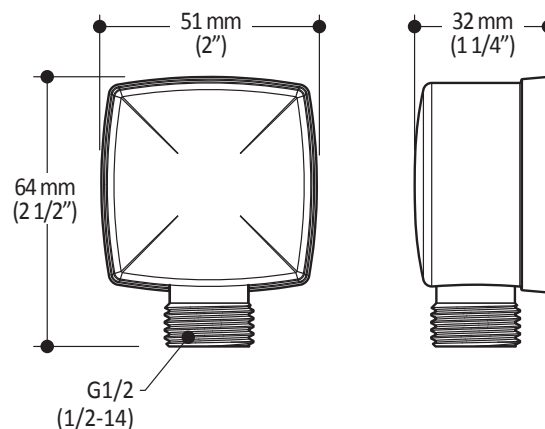

Important: Dimensions are approximated and are subject to changes. Please refer to the installation instructions.

Kalia inc.
1355, 2nd Street
Sainte-Marie (Quebec)
Canada G6E 1G9

t. 1-418-387-9090
1 877 GO KALIA (1-877-465-2542)
f. 1-418-387-9089
www.KaliaStyle.com