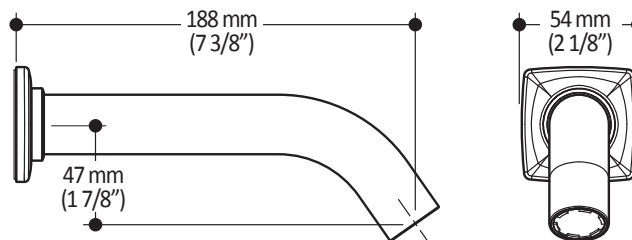

Important: Dimensions are approximated and are subject to changes. Please refer to the installation instructions.

Kalia inc.
1355, 2nd Street
Sainte-Marie (Quebec)
Canada G6E 1G9

t. 1-418-387-9090
1 877 GO KALIA (1-877-465-2542)
f. 1-418-387-9089
www.KaliaStyle.com