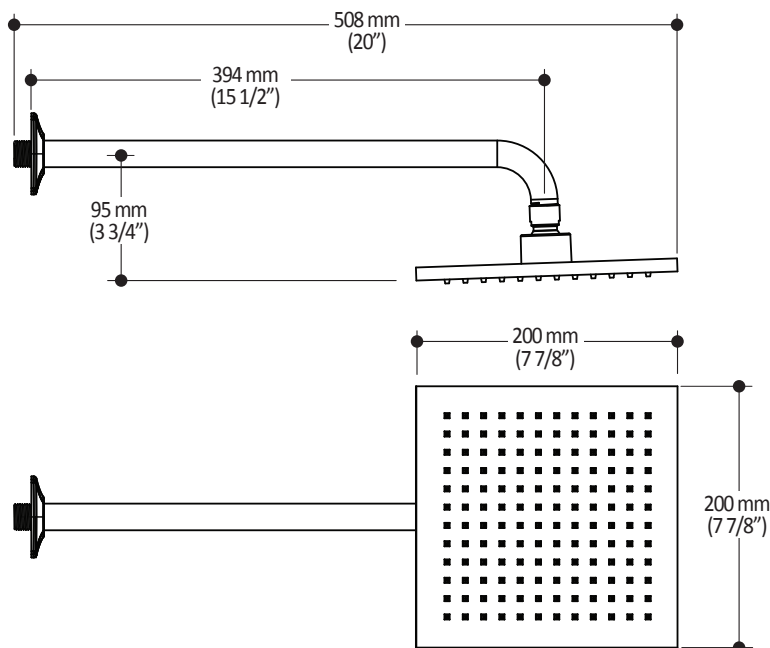

Important: Dimensions are approximated and are subject to changes. Please refer to the installation instructions.

Kalia inc.
1355, 2nd Street
Sainte-Marie (Quebec)
Canada G6E 1G9

t. 1-418-387-9090
1 877 GO KALIA (1-877-465-2542)
f. 1-418-387-9089
www.KaliaStyle.com