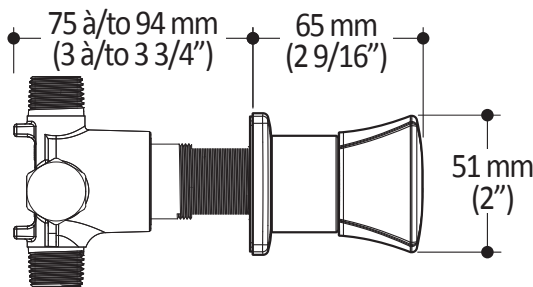

Important: Dimensions are approximated and are subject to changes. Please refer to the installation instructions.