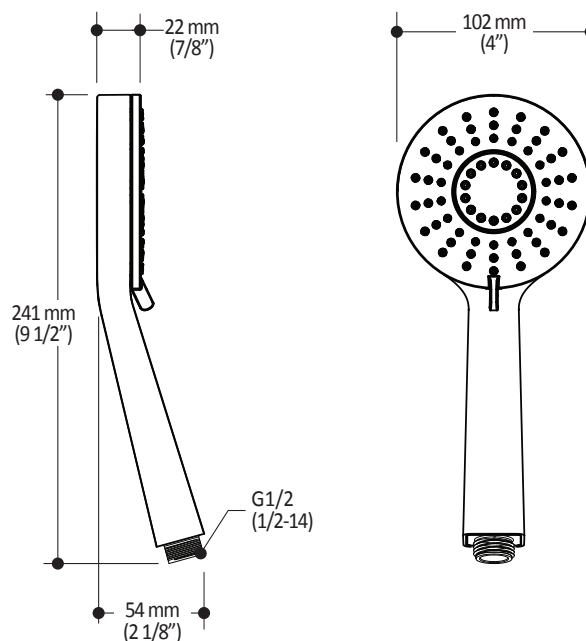

WARRANTY

Kalia Inc. guarantees all aspects of its products to be free of defects in material and workmanship for normal residential use. **Refer to the warranty included with the Kalia products for details.**

Product dimensions: