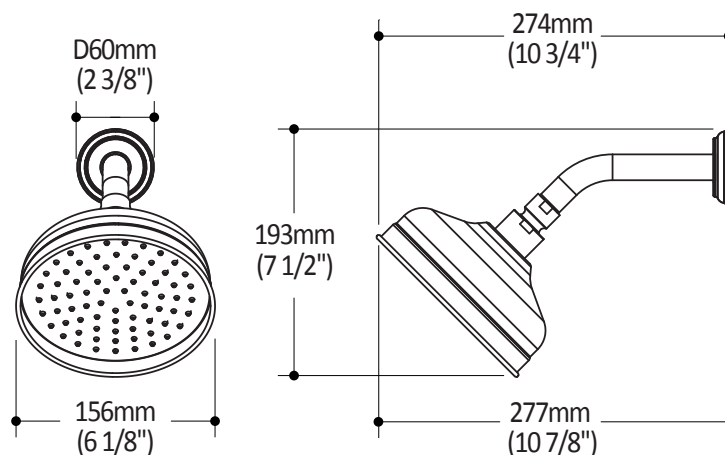

RUSTIK™

BF1535

STANDARD: Showerhead and 45° Wallarm

SPECIFICATIONS

Features

- 1/2" NPT male inlet
- 156 mm (6 1/8") diameter
- Anti-scale system with soft sprays
- Adjustable orientation swivel
- Solid brass construction rainhead

Colors (Finishes)

- Chrome : BF1535-110

Packaging

- **Dimensions:** 165mm x 175mm x 120mm (6 1/2 X 6 7/8 X 4 3/4)
- **Volume:** 0.12 cu ft (0.003 cu m)
- **Total weight:** 4.8 lb (2.18 kg)

Maximum flow rate

- 9.5 liters/min. (2.5 gallons/min.) at 80 psi

Installation Notes

This product must be installed following the installation instructions provided.

WARRANTY

Kalia Inc. guarantees all aspects of its products to be free of defects in material and workmanship for normal residential use. **Refer to the warranty included with the Kalia products for details.**

Product dimensions:

Important: Dimensions are approximated and are subject to changes. Please refer to the installation instructions.

ONCE UPON A TIME...WATER®

1355, 2nd Street
Sainte-Marie (Quebec)
Canada G6E 1G9