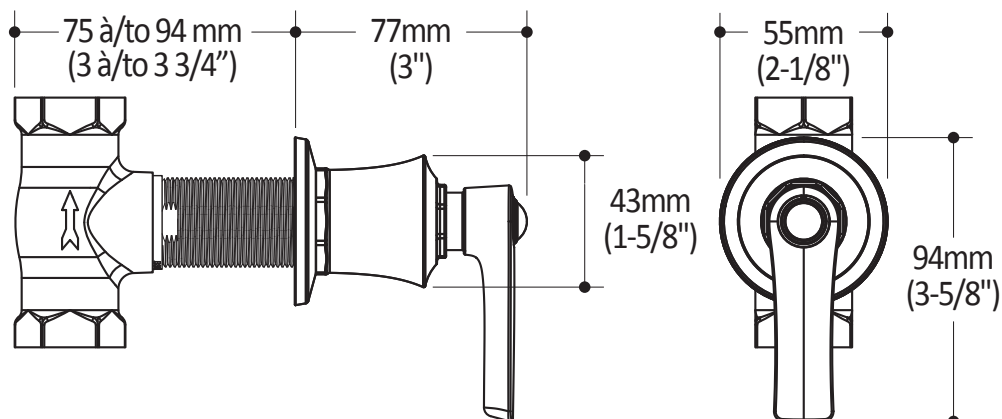

RUSTIK™

BF1527

3/4" Volume Control Valve and Decorative Trim

SPECIFICATIONS

Features

- No visible screw
- Water 3/4" female inlet NPT threaded
- Solid brass construction

Colors (Finishes)

- Chrome : BF1527-110

Certifications

The specified model meets or exceeds the following standards;

ASME A112.18.1 / CSA B125.1

Packaging

- **Dimensions:** 305mm x 117mm x 92mm (12" x 4 5/8" x 3 5/8")
- **Volume:** 0.12 cu ft (0.003 cu m)
- **Total weight:** 1.99 lb (0.9 kg)

Product dimensions:

Important: Dimensions are approximated and are subject to changes. Please refer to the installation instructions.

ONCE UPON A TIME...WATER®

1355, 2nd Street
Sainte-Marie (Quebec)
Canada G6E 1G9