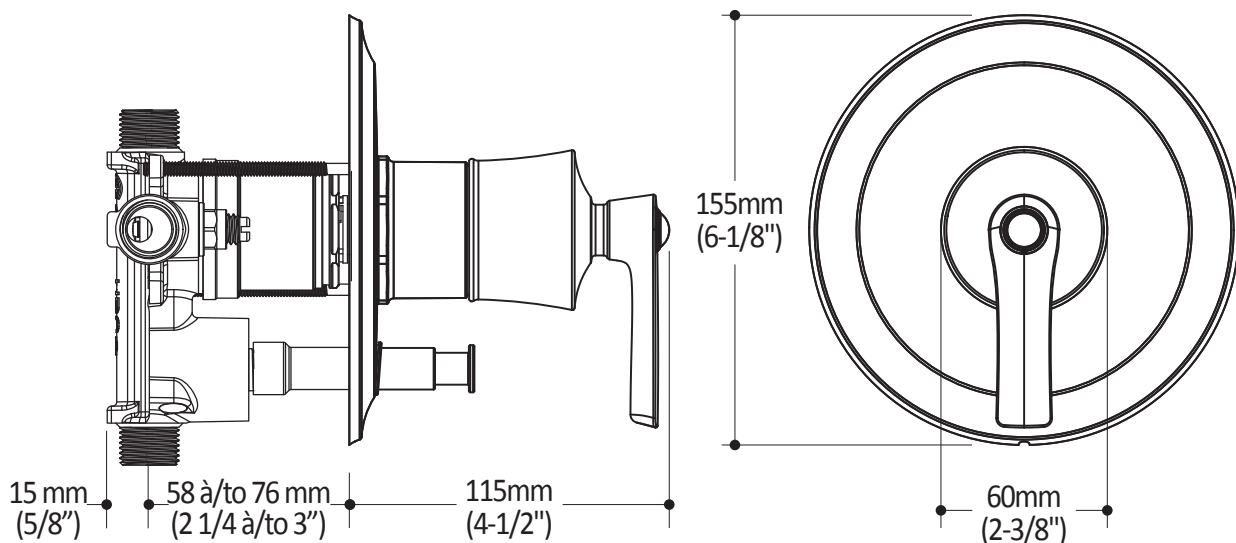

RUSTIK™

BF1523

1/2" Pressure Balance Valve With Diverter and Decorative Trim

SPECIFICATIONS

Features

- No visible screws
- 1/2" male inlet NPT threaded or welded
- Shut-off valves included
- Total adjustment of 19 mm (3/4")
- Support for better stability during installation included
- Can be installed back-to-back
- Push-button diverter with automatic reset
- Solid brass construction

Colors (Finishes)

- Chrome : BF1523-110

Certifications

The specified model meets or exceeds the following standards;

ASME A112.18.1 / CSA B125.1

Packaging

- **Dimensions:** 362mm x 184mm x 191mm (14 1/4" x 7 1/4" x 7 1/2")
- **Volume:** 0.45 cu ft (0.013 cu m)
- **Total weight:** 4.56 lb (2.07 kg)

Maximum flow rate

- 20 liters/min. (5.28 gallons/min.) at 60 psi

Installation Notes

This product must be installed following the installation instructions provided.

WARRANTY

Kalia Inc. guarantees all aspects of its products to be free of defects in material and workmanship for normal residential use. **Refer to the warranty included with the Kalia products for details.**

Product dimensions:

Important: Dimensions are approximated and are subject to changes. Please refer to the installation instructions.

ONCE UPON A TIME...WATER®

1355, 2nd Street
Sainte-Marie (Quebec)
Canada G6E 1G9