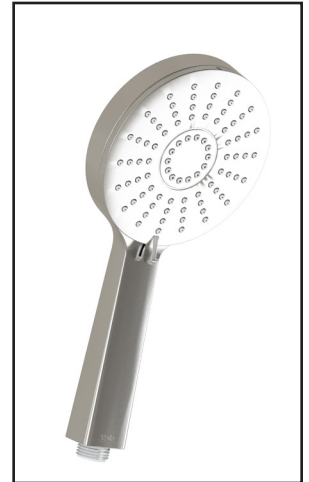

Kalia

ONCE UPON A TIME...WATER®

102850

PLUS: 2-Jet Handshower

SPECIFICATIONS

Features

- Diameter of 121mm (4 3/4")
- Anti-scale system with soft sprays
- Water G1/2 male inlet
- 2 direct positions and 1 shared position
- PVD finish (Physical Vapour Deposit): A high technology process that protects the surface finish for increased durability

Colors (Finishes)

- Chrome : 102850-110
- Brushed Nickel PVD : 102850-120

Certifications

The specified model meets or exceeds the following standards;

- ASME A112.18.1 / CSA B125.1

Packaging

- **Dimensions:** 349mm x 171mm x 178mm (13 3/4" x 6 3/4" x 7")
- **Volume:** 0.375 cu ft (0.01 cu m)
- **Total weight:** 0.69 lb (0.315 kg)

Maximum flow rate

- 9.5 liters/min. (2.5 gallons/min.) at 80 psi

Installation Notes

This product must be installed following the installation instructions provided.

WARRANTY

Kalia Inc. guarantees all aspects of its products to be free of defects in material and workmanship for normal residential use. **Refer to the warranty included with the Kalia products for details.**

Product dimensions: