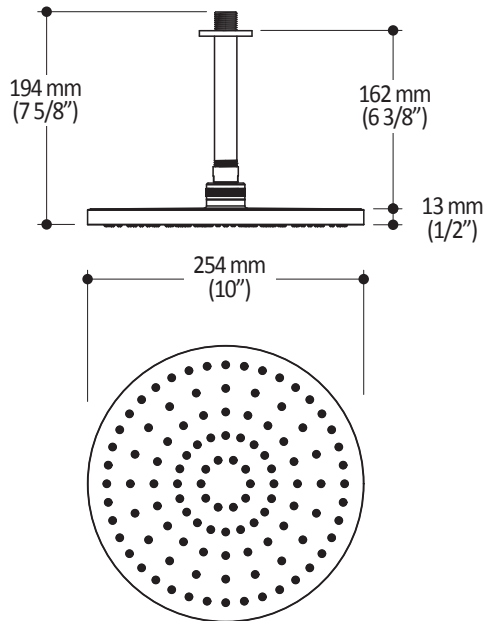

Important: Dimensions are approximated and are subject to changes. Please refer to the installation instructions.

ONCE UPON A TIME...WATER®

1355, 2e Rue, Parc industriel
Sainte-Marie (Québec)
Canada G6E 1G9

T 418-387-9090
1-877-GO-KALIA (1-877-465-2542)
F 418-87-9089

KaliaStyle.com