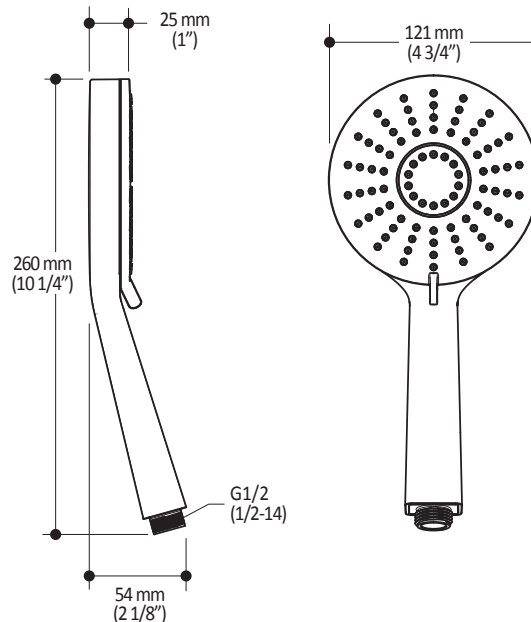

#### Features

- Male water inlet 1/2NPT
- Diameter of 254 mm (10")
- Anti-scale system with soft sprays
- Adjustable orientation swivel

#### Packaging

- **Dimensions:** 349mm x 171mm x 178mm (13 3/4" x 6 3/4" x 7")
- **Volume:** 0.375 cu ft (0.01 cu m)
- **Total weight:** 0.69 lb (0.315 kg)

Product dimensions:

**Important:** Dimensions are approximated and are subject to changes. Please refer to the installation instructions.