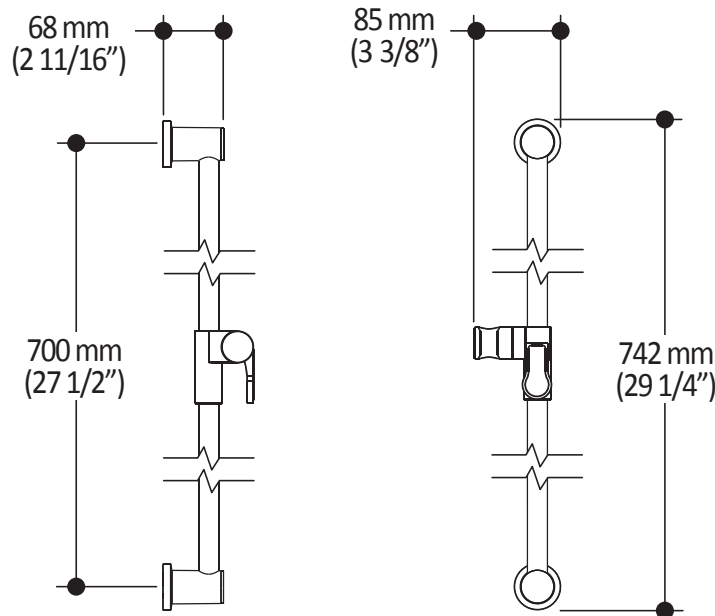

WARRANTY

Kalia Inc. guarantees all aspects of its products to be free of defects in material and workmanship for normal residential use. **Refer to the warranty included with the Kalia products for details.**

Product dimensions: