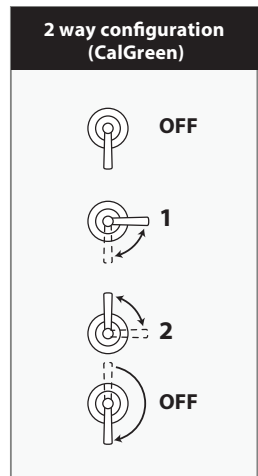

Important: Dimensions are approximated and are subject to changes. Please refer to the installation instructions.

ONCE UPON A TIME...WATER®

1355, 2e Rue, Parc industriel
Sainte-Marie (Québec)
Canada G6E 1G9

T 418-387-9090
1-877-GO-KALIA (1-877-465-2542)
F 418 -87-9089

KaliaStyle.com