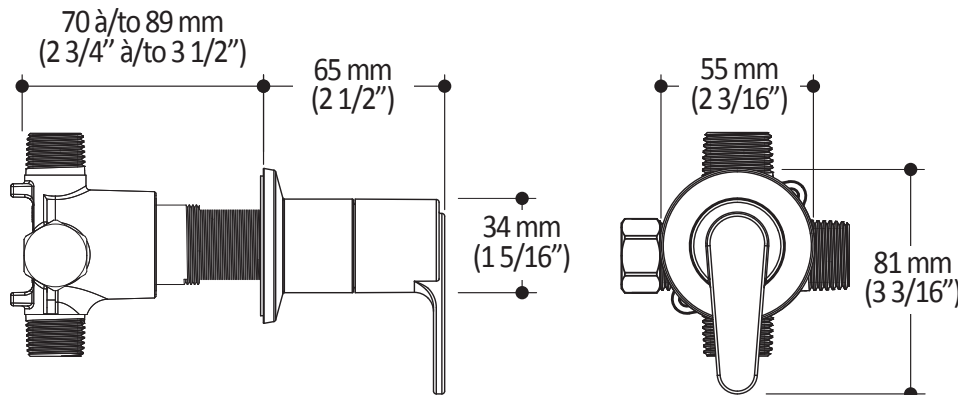

Important: Dimensions are approximated and are subject to changes. Please refer to the installation instructions.

ONCE UPON A TIME...WATER®

1355, 2e Rue, Parc industriel
Sainte-Marie (Québec)
Canada G6E 1G9

T 418-387-9090
1-877-GO-KALIA (1-877-465-2542)
F 418 -87-9089

KaliaStyle.com