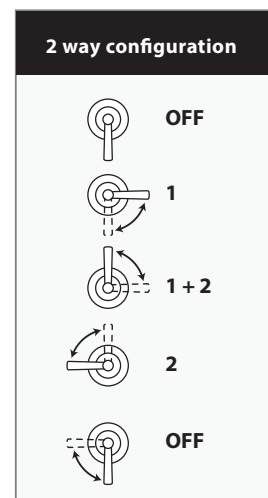

Important: Dimensions are approximated and are subject to changes. Please refer to the installation instructions.

Kalia inc.
1355, 2nd Street
Sainte-Marie (Quebec)
Canada G6E 1G9

t. 1-418-387-9090
1 877 GO KALIA (1-877-465-2542)
f. 1-418-387-9089
www.KaliaStyle.com