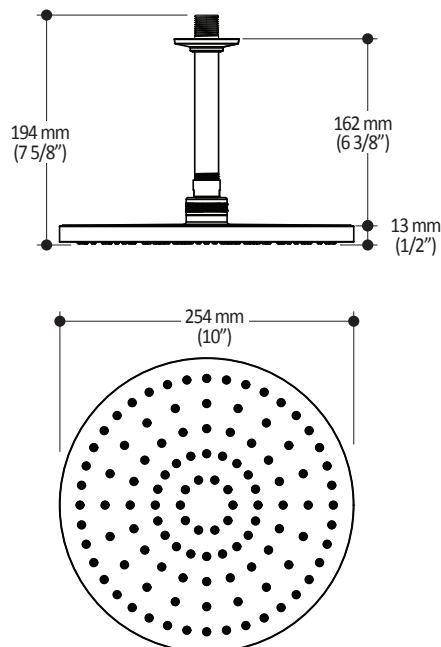

Important: Dimensions are approximated and are subject to changes. Please refer to the installation instructions.

Kalia inc.
1355, 2nd Street
Sainte-Marie (Quebec)
Canada G6E 1G9

t. 1-418-387-9090
1 877 GO KALIA (1-877-465-2542)
f. 1-418-387-9089
www.KaliaStyle.com