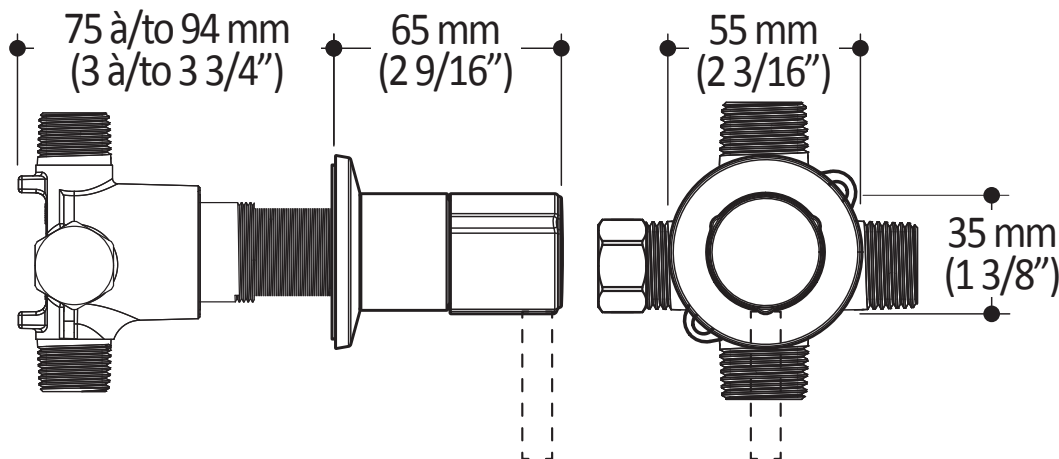

Important: Dimensions are approximated and are subject to changes. Please refer to the installation instructions.

Kalia inc.
1355, 2nd Street
Sainte-Marie (Quebec)
Canada G6E 1G9

t. 1-418-387-9090
1 877 GO KALIA (1-877-465-2542)
f. 1-418-387-9089
www.KaliaStyle.com