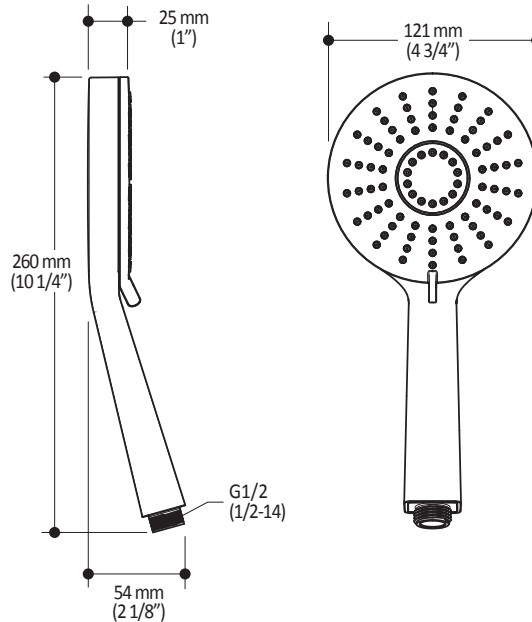

Important: Dimensions are approximated and are subject to changes. Please refer to the installation instructions.

Kalia

ONCE UPON A TIME...WATER®

1355, 2nd Street
Sainte-Marie (Quebec)
Canada G6E 1G9

T 418-387-9090
1-877-GO-KALIA (1-877-465-2542)
F 418-387-9089

KaliaStyle.com