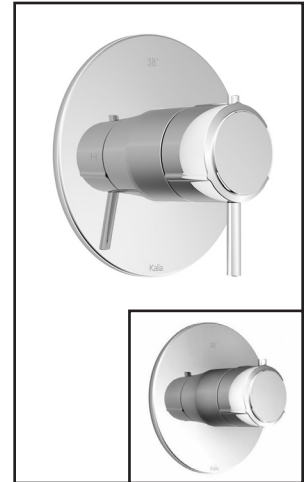

Features

- Solid brass construction
- No visible screw
- Integrated service stops with check valve
- Male water inlet 1/2NPT threaded or welded
- Can be installed back-to-back
- Total adjustment of 19 mm (3/4")
- Optional lever included

Colors (Finishes)

- Chrome : BF1148-110
- Brushed Nickel PVD : BF1148-120

Certifications

The specified model meets or exceeds the following standards;

- ASME A112.18.1 / CSA B125.1
- ICCA117.1

Packaging

- **Dimensions:** 370 mm x 190 mm x 205 mm (14 5/8 x 7 1/2 x 8 1/8)
- **Volume:** 0.014 cu m (0.51 cu ft)
- **Total weight:** 2.43 kg (5.35 lb)

Maximum flow rate

- 30 liters/min. (7.9 gallons/min.) at 60 psi