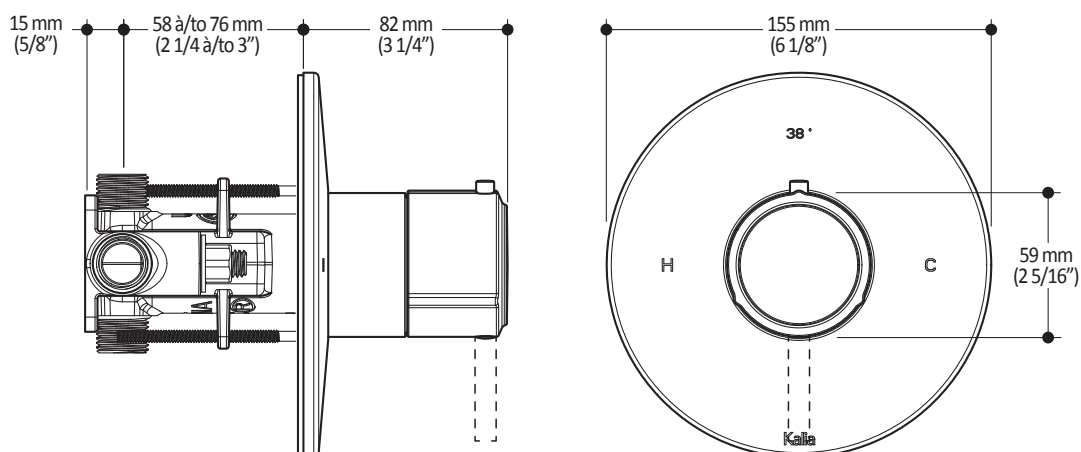

WARRANTY

Kalia Inc. guarantees all aspects of its products to be free of defects in material and workmanship for normal residential use. **Refer to the warranty included with the Kalia products for details.**

Product dimensions: