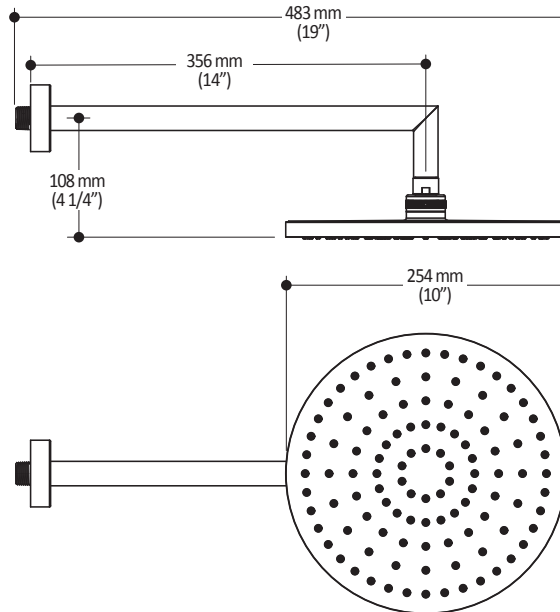

Important: Dimensions are approximated and are subject to changes. Please refer to the installation instructions.

ONCE UPON A TIME...WATER®

1355, 2nd Street
Sainte-Marie (Quebec)
Canada G6E 1G9

T 418-387-9090
1-877-GO-KALIA (1-877-465-2542)
F 418-387-9089

KaliaStyle.com