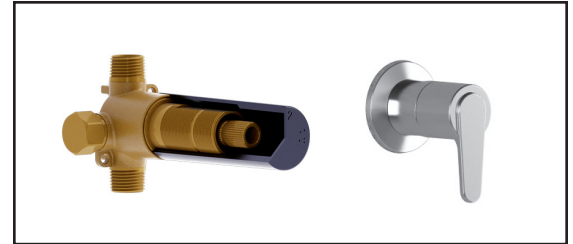

ONCE UPON A TIME...WATER®

KONTOUR™

BF1439

1/2" Volume control valve with 2-way diverter and decorative trim

SPECIFICATIONS

Features

- No visible screw
- Male water inlet 1/2NPT threaded or welded
- Solid brass construction
- Total adjustment of 19 mm (3/4")
- Support for better stability during installation included

Colors (Finishes)

- Chrome : BF1439-110

Packaging

- **Dimensions:** 305 mm x 117 mm x 92 mm (12" x 4 5/8" x 3 5/8")
- **Volume:** 0.12 cu ft (0.003 cu m)
- **Total weight:** 1.99 lb (0.9 kg)

Maximum flow rate

- 1 outlet: 22 liters/min. (5.8 gallons/min.) at 60 psi
- 2 outlets: 24 liters/min. (6.4 gallons/min.) at 60 psi

Certifications

The specified model meets or exceeds the following standards;

- ASME A112.18.1 / CSA B125.1
- ICC A117.1

Installation Notes

This product must be installed following the installation instructions provided.

WARRANTY

Kalia Inc. guarantees all aspects of its products to be free of defects in material and workmanship for normal residential use. **Refer to the warranty included with the Kalia products for details.**

Product dimensions: