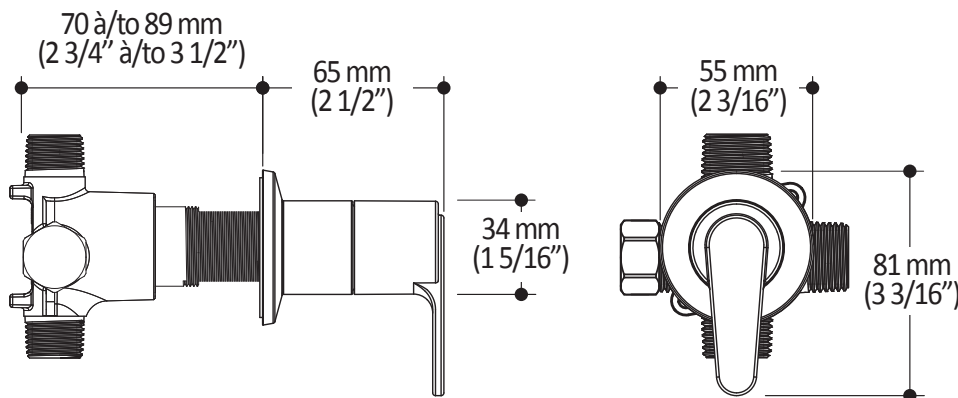

ONCE UPON A TIME...WATER®

KONTOUR™

BF1439

1/2" Volume control valve with 2-way diverter and decorative trim

SPECIFICATIONS

Features

- No visible screw
- Male water inlet 1/2NPT threaded or welded
- Solid brass construction
- Total adjustment of 19 mm (3/4")
- Support for better stability during installation included

Colors (Finishes)

- Chrome : BF1439-110

Packaging

- **Dimensions:** 305 mm x 117 mm x 92 mm (12" x 4 5/8" x 3 5/8")
- **Volume:** 0.12 cu ft (0.003 cu m)
- **Total weight:** 1.99 lb (0.9 kg)

Maximum flow rate

- 1 outlet: 22 liters/min. (5.8 gallons/min.) at 60 psi
- 2 outlets: 24 liters/min. (6.4 gallons/min.) at 60 psi

Certifications

The specified model meets or exceeds the following standards;

- ASME A112.18.1 / CSA B125.1
- ICC A117.1

Installation Notes

This product must be installed following the installation instructions provided.

WARRANTY

Kalia Inc. guarantees all aspects of its products to be free of defects in material and workmanship for normal residential use. **Refer to the warranty included with the Kalia products for details.**

Product dimensions:

Configuration 2 voies

Important: Dimensions are approximated and are subject to changes. Please refer to the installation instructions.

ONCE UPON A TIME...WATER®

1355, 2e Rue, Parc industriel
Sainte-Marie (Québec)
Canada G6E 1G9

T 418-387-9090
1-877-GO-KALIA (1-877-465-2542)
F 418 -87-9089

KaliaStyle.com