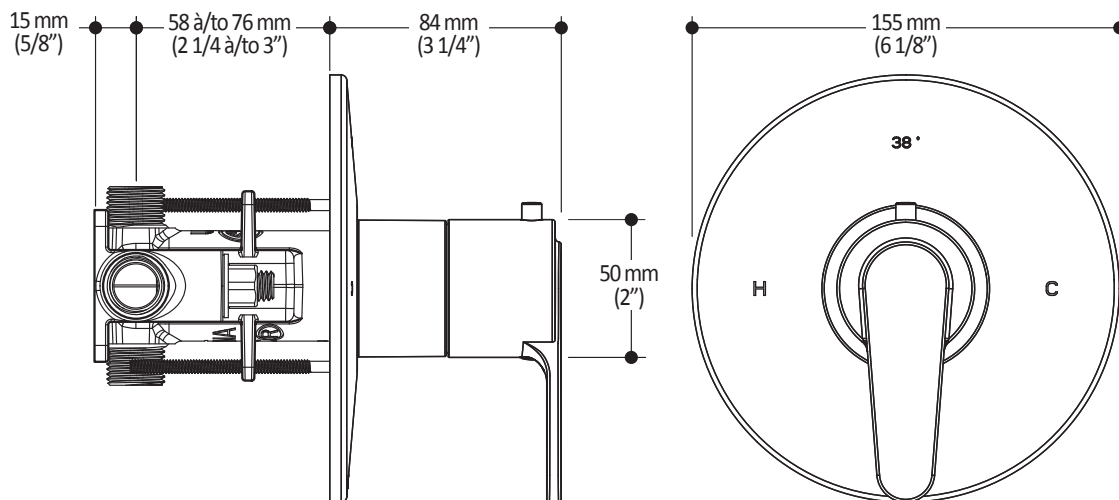

WARRANTY

Kalia Inc. guarantees all aspects of its products to be free of defects in material and workmanship for normal residential use. **Refer to the warranty included with the Kalia products for details.**

Product dimensions: