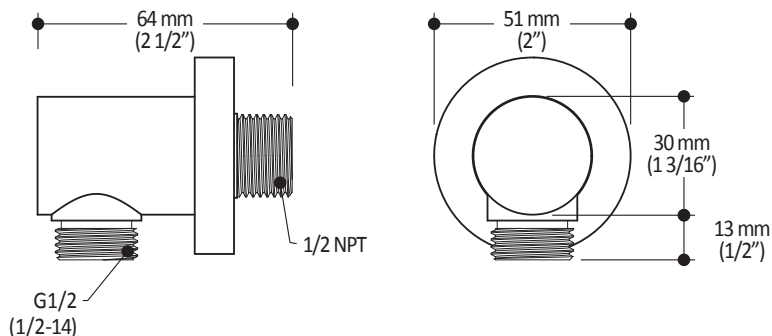

Important: Dimensions are approximated and are subject to changes. Please refer to the installation instructions.

Kalia inc.
1355, 2nd Street
Sainte-Marie (Quebec)
Canada G6E 1G9

t. 1-418-387-9090
1 877 GO KALIA (1-877-465-2542)
f. 1-418-387-9089
www.KaliaStyle.com