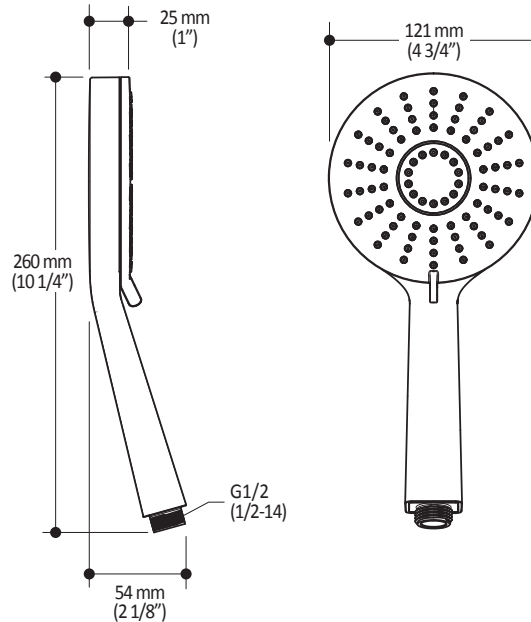

Important: Dimensions are approximated and are subject to changes. Please refer to the installation instructions.

Kalia

ONCE UPON A TIME...WATER®

1355, 2nd Street
Sainte-Marie (Quebec)
Canada G6E 1G9

T 418-387-9090
1-877-GO-KALIA (1-877-465-2542)
F 418-387-9089

KaliaStyle.com