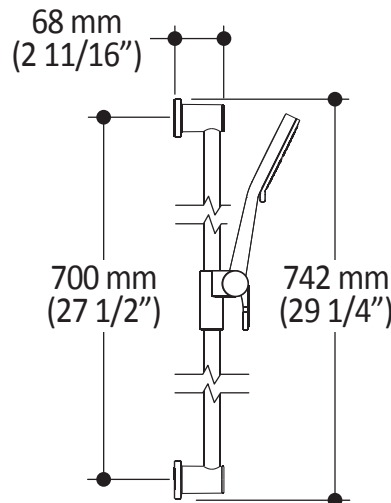

Important: Dimensions are approximated and are subject to changes. Please refer to the installation instructions.

ONCE UPON A TIME...WATER®

1355, 2e Rue, Parc industriel
Sainte-Marie (Québec)
Canada G6E 1G9

T 418-387-9090
1-877-GO-KALIA (1-877-465-2542)
F 418 -87-9089

KaliaStyle.com