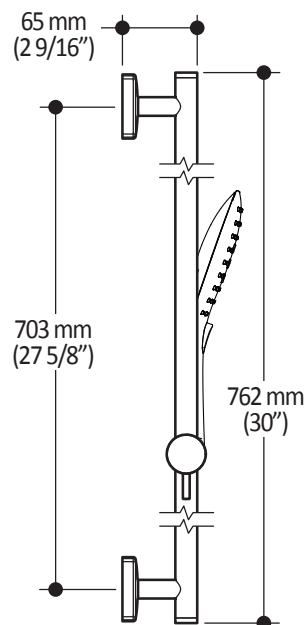

Important: Dimensions are approximated and are subject to changes. Please refer to the installation instructions.

Kalia inc.
1355, 2nd Street
Sainte-Marie (Quebec)
Canada G6E 1G9

t. 1-418-387-9090
1 877 GO KALIA (1-877-465-2542)
f. 1-418-387-9089
www.KaliaStyle.com