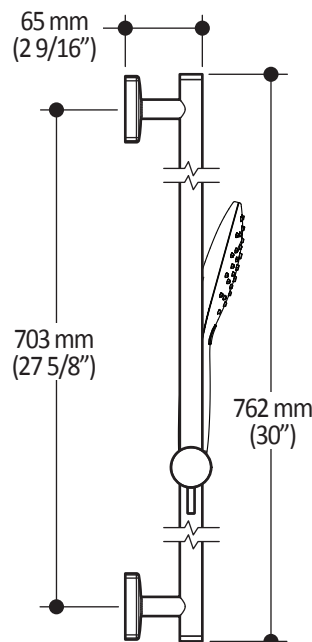

Important: Dimensions are approximated and are subject to changes. Please refer to the installation instructions.

Kalia inc.
1355, 2nd Street
Sainte-Marie (Quebec)
Canada G6E 1G9

t. 1-418-387-9090
1 877 GO KALIA (1-877-465-2542)
f. 1-418-387-9089
www.KaliaStyle.com