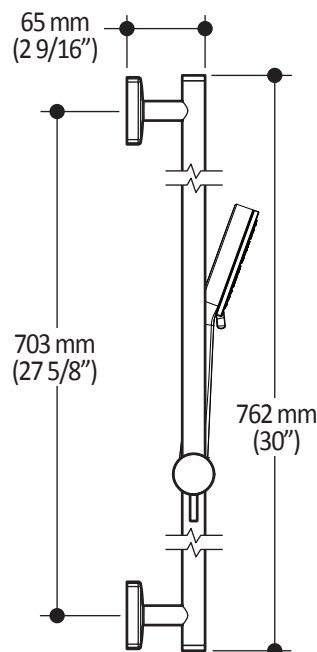

Important: Dimensions are approximated and are subject to changes. Please refer to the installation instructions.

Kalia inc.
1355, 2nd Street
Sainte-Marie (Quebec)
Canada G6E 1G9

t. 1-418-387-9090
1 877 GO KALIA (1-877-465-2542)
f. 1-418-387-9089
www.KaliaStyle.com