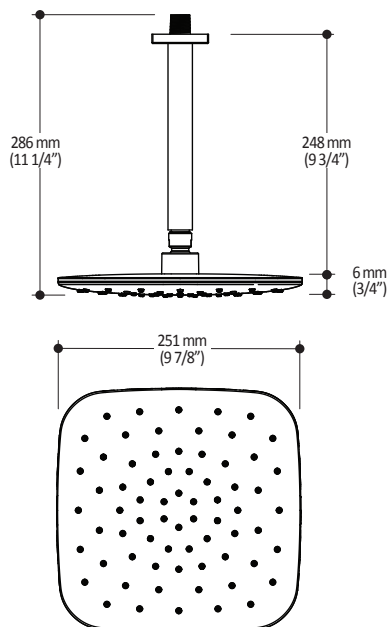

BF1396

PLUS: Rainhead and Vertical Ceiling Arm

SPECIFICATIONS

Features

- Water 1/2" male inlet NPT
- Dimensions: 251 x 251mm (9 7/8" x 9 7/8")
- Anti-scale system with soft sprays
- Adjustable orientation swivel

Colors (Finishes)

- Chrome : BF1396-110

Certifications

The specified model meets or exceeds the following standards;

- ASME A112.18.1 / CSA B125.1

Packaging

- **Dimensions:** 406mm x 324mm x 133mm (16" x 12 3/4" x 5 1/4")
- **Volume:** 0.62 cu ft (0.018 cu m)
- **Total weight:** 2.29 lb (1.04 kg)

Maximum flow rate

- 9.5 liters/min. (2.5 gallons/min.) at 80 psi

Installation Notes

This product must be installed following the installation instructions provided.

WARRANTY

Kalia Inc. guarantees all aspects of its products to be free of defects in material and workmanship for normal residential use. **Refer to the warranty included with the Kalia products for details.**

Product dimensions:

Important: Dimensions are approximated and are subject to changes. Please refer to the installation instructions.

Kalia inc.
1355, 2nd Street
Sainte-Marie (Quebec)
Canada G6E 1G9

t. 1-418-387-9090
1 877 GO KALIA (1-877-465-2542)
f. 1-418-387-9089
www.KaliaStyle.com