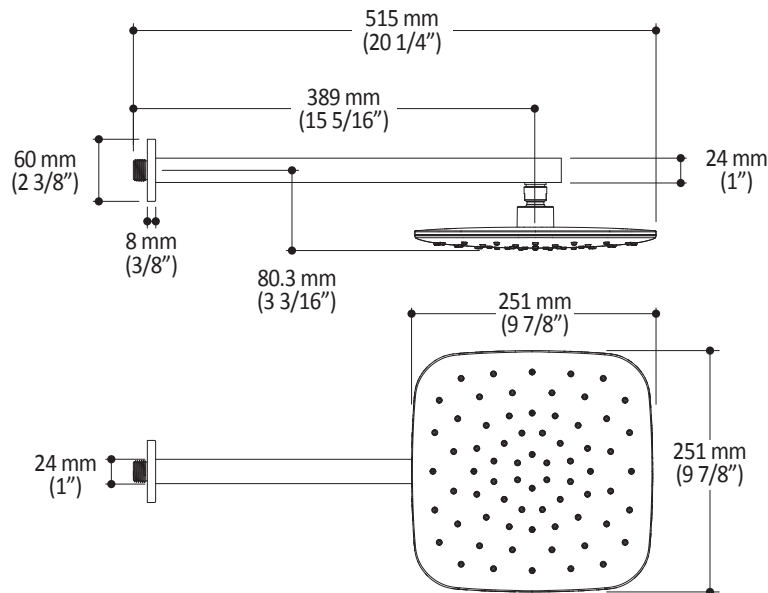

Kalia

ONCE UPON A TIME...WATER®

GRAFIK™

BF1395

PLUS: Rainhead and 90° Wallarm

SPECIFICATIONS

Features

- Male water inlet 1/2 NPT
- Rainhead dimension: 251 x 251mm (9 7/8" x 9 7/8")
- Soft tips for easy cleaning of limescale
- Adjustable orientation swivel
- Solid brass arm and plastic rainhead construction

Colors (Finishes)

- Chrome : BF1395-110

Maximum flow rate

- 9.5 L/min (2.5 gpm) at 80 psi

Installation Notes

This product must be installed following the installation instructions provided.

WARRANTY

Kalia Inc. guarantees all aspects of its products to be free of defects in material and workmanship for normal residential use. **Refer to the warranty included with the Kalia products for details.**

Product dimensions:

Important: Dimensions are approximated and are subject to changes. Please refer to the installation instructions.

Kalia

ONCE UPON A TIME...WATER®

1355, 2nd Street, Industrial Park
Sainte-Marie (Québec)
Canada G6E 1G9