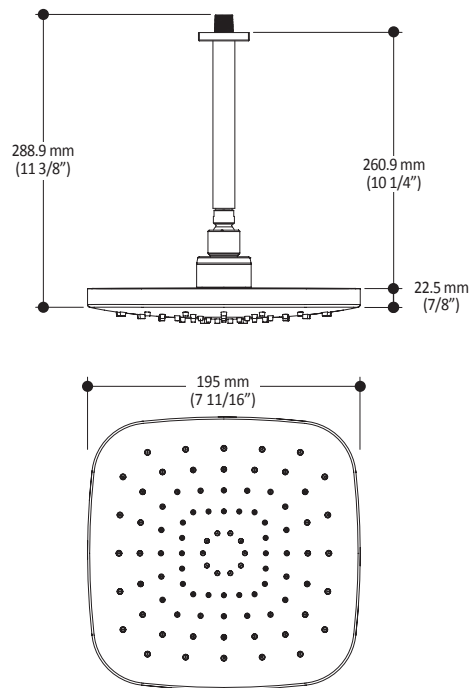

Important : Dimensions are approximated and are subject to changes. Please refer to the installation instructions.

ONCE UPON A TIME...WATER®

1355, 2nd Street
Sainte-Marie (Quebec)
Canada G6E 1G9

T 418-387-9090
1-877-GO-KALIA (1-877-465-2542)
F 418-387-9089

KaliaStyle.com